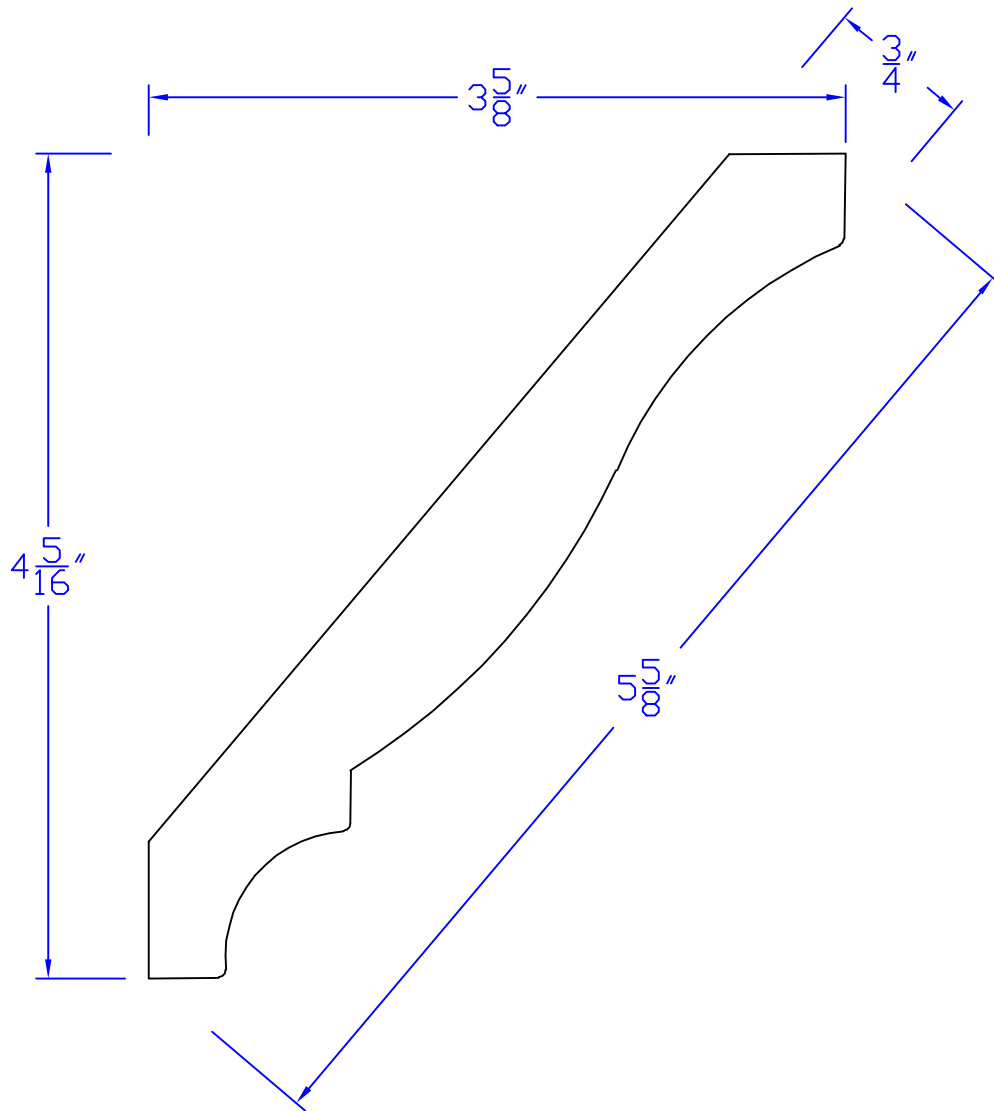

Creative Woodworking N.W., Inc.

1036 S.E. Taylor * Portland, Oregon 97214
Phone:(503) 230-9265 * Fax:(503) 232-9082
www.Creativewoodworkingnw.com

CRWN445
 $3/4$ " x $5-5/8$ "