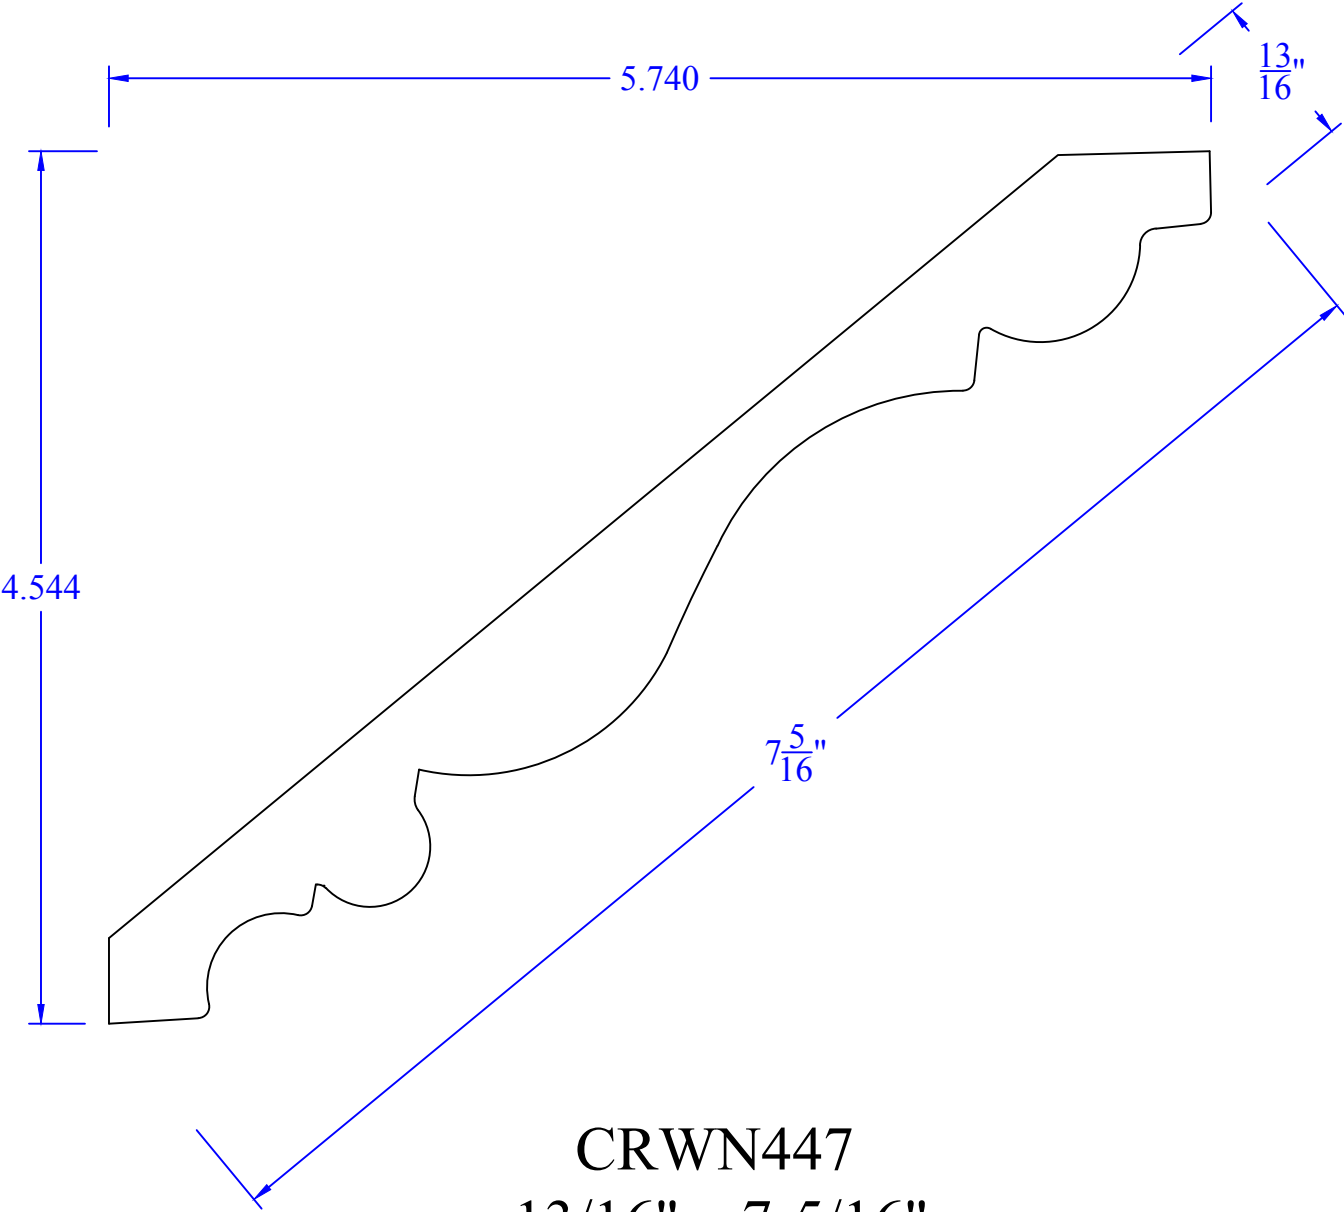

Creative Woodworking N.W., Inc.

1036 S.E. Taylor * Portland, Oregon 97214
Phone:(503) 230-9265 * Fax:(503) 232-9082
www.Creativewoodworkingnw.com

CRWN447
13/16" x 7-5/16"