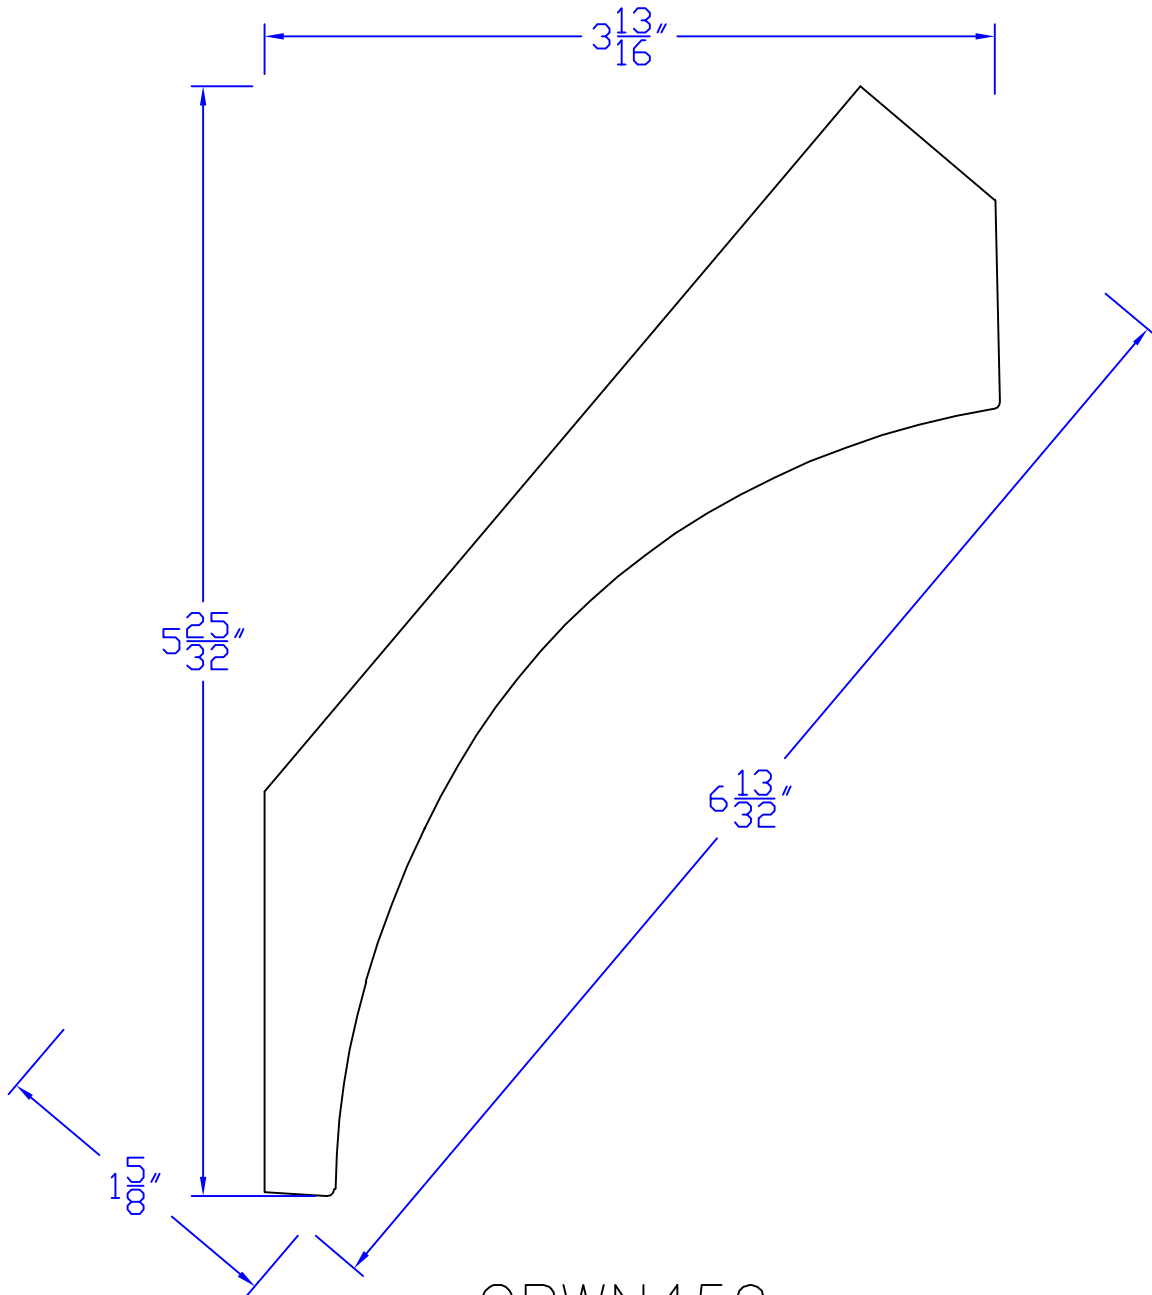

Creative Woodworking N.W., Inc.

1036 S.E. Taylor * Portland, Oregon 97214
Phone:(503) 230-9265 * Fax:(503) 232-9082
www.Creativewoodworkingnw.com

CRWN459
1 5/8" x 6-3/8"