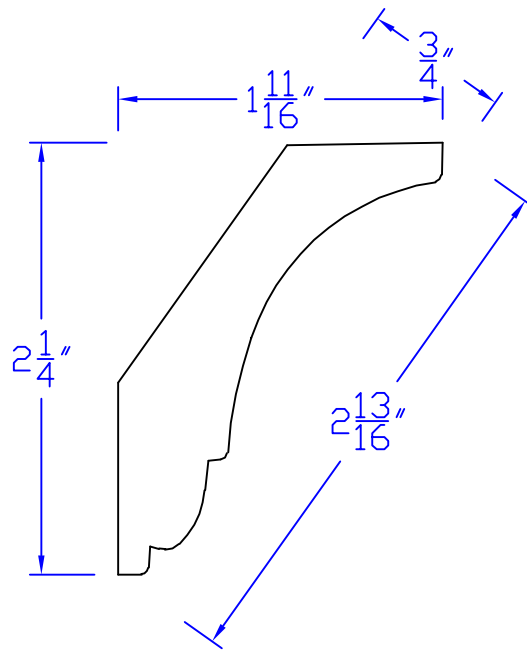

Creative Woodworking N.W., Inc.

1036 S.E. Taylor * Portland, Oregon 97214
Phone:(503) 230-9265 * Fax:(503) 232-9082
www.Creativewoodworkingnw.com

CRWN460
 $\frac{3}{4}" \times 2 - \frac{13}{16}"$