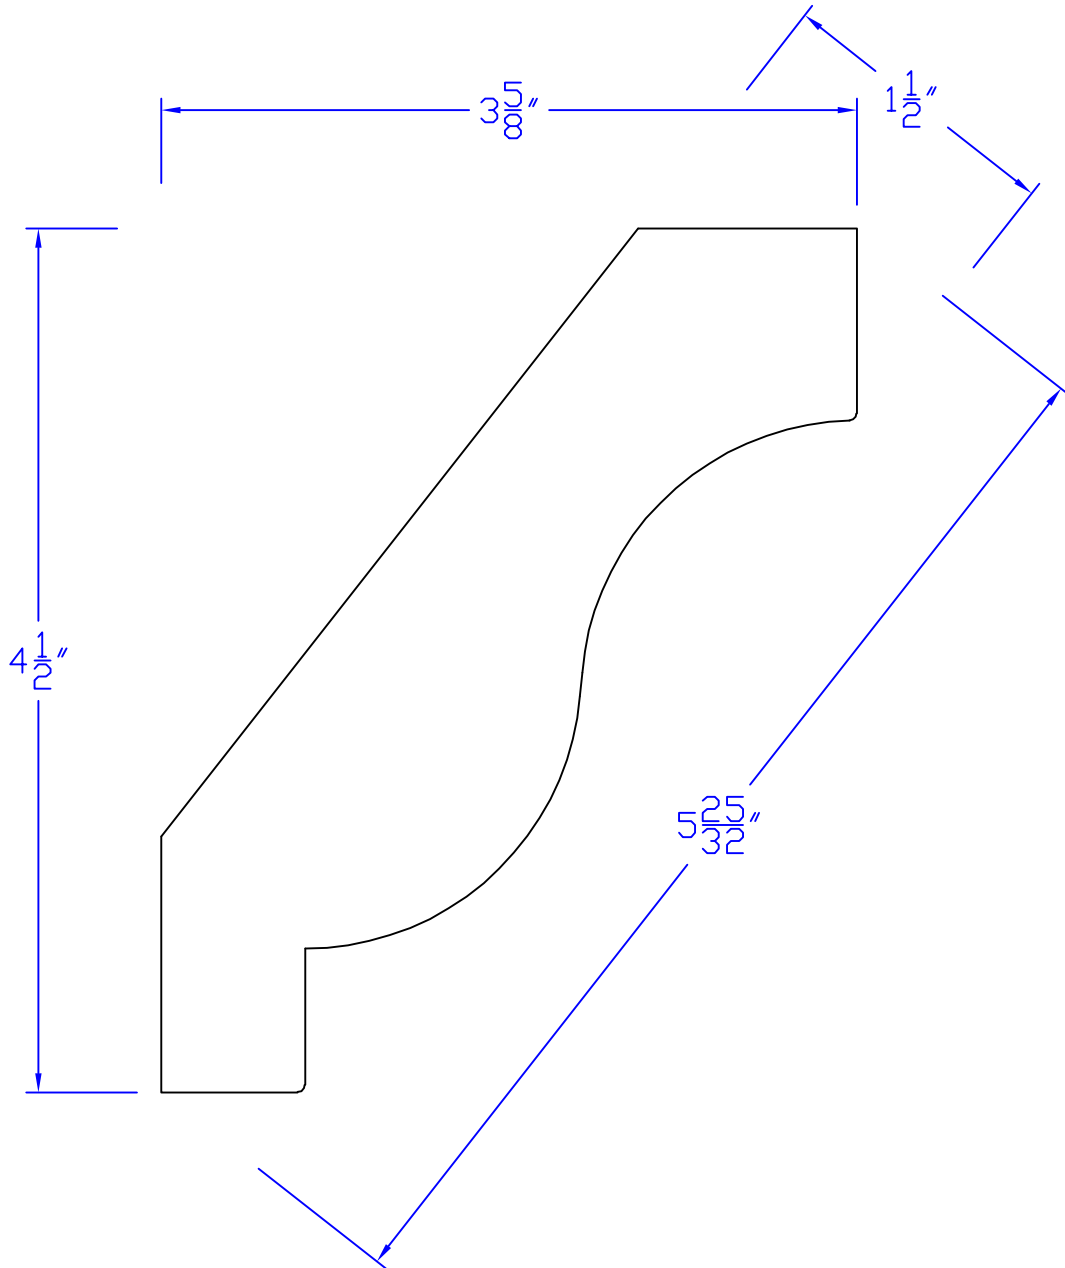

Creative Woodworking N.W., Inc.

1036 S.E. Taylor * Portland, Oregon 97214
Phone:(503) 230-9265 * Fax:(503) 232-9082
www.Creativewoodworkingnw.com

CRWN462
1-1/2" x 5-25/32"