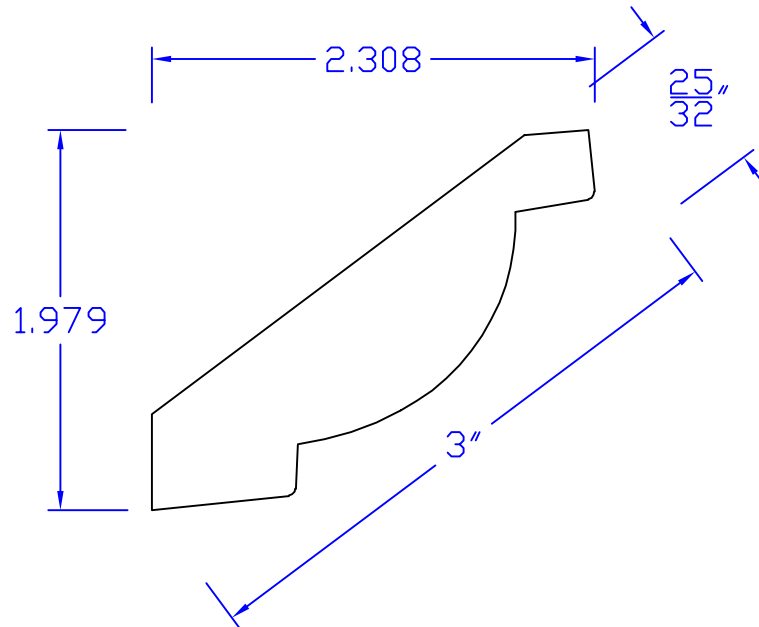

# Creative Woodworking N.W., Inc.

1036 S.E. Taylor \* Portland, Oregon 97214  
Phone:(503) 230-9265 \* Fax:(503) 232-9082  
www.Creativewoodworkingnw.com

CRWN464  
25/32" x 3"