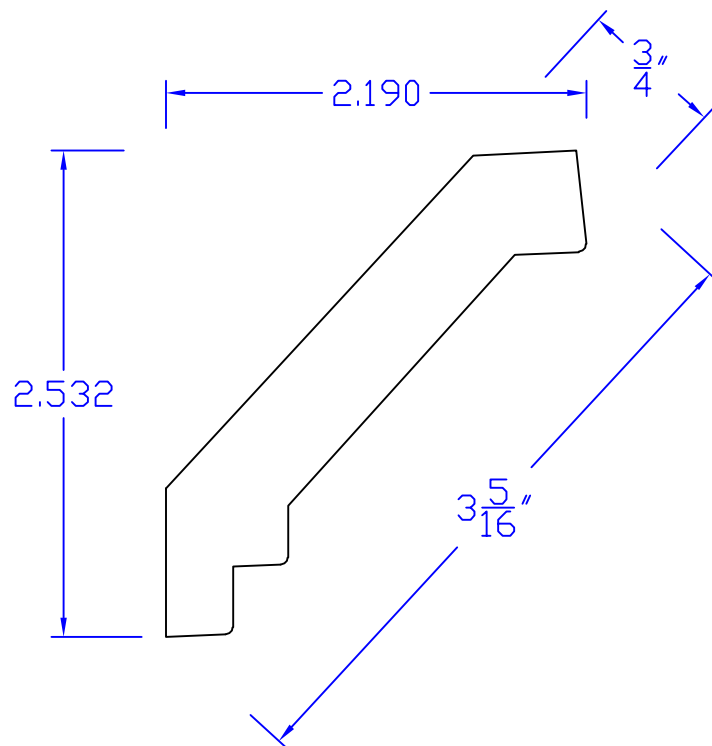

# Creative Woodworking N.W., Inc.

1036 S.E. Taylor \* Portland, Oregon 97214  
Phone:(503) 230-9265 \* Fax:(503) 232-9082  
www.Creativewoodworkingnw.com

CRWN466  
3/4" x 3-5/16"