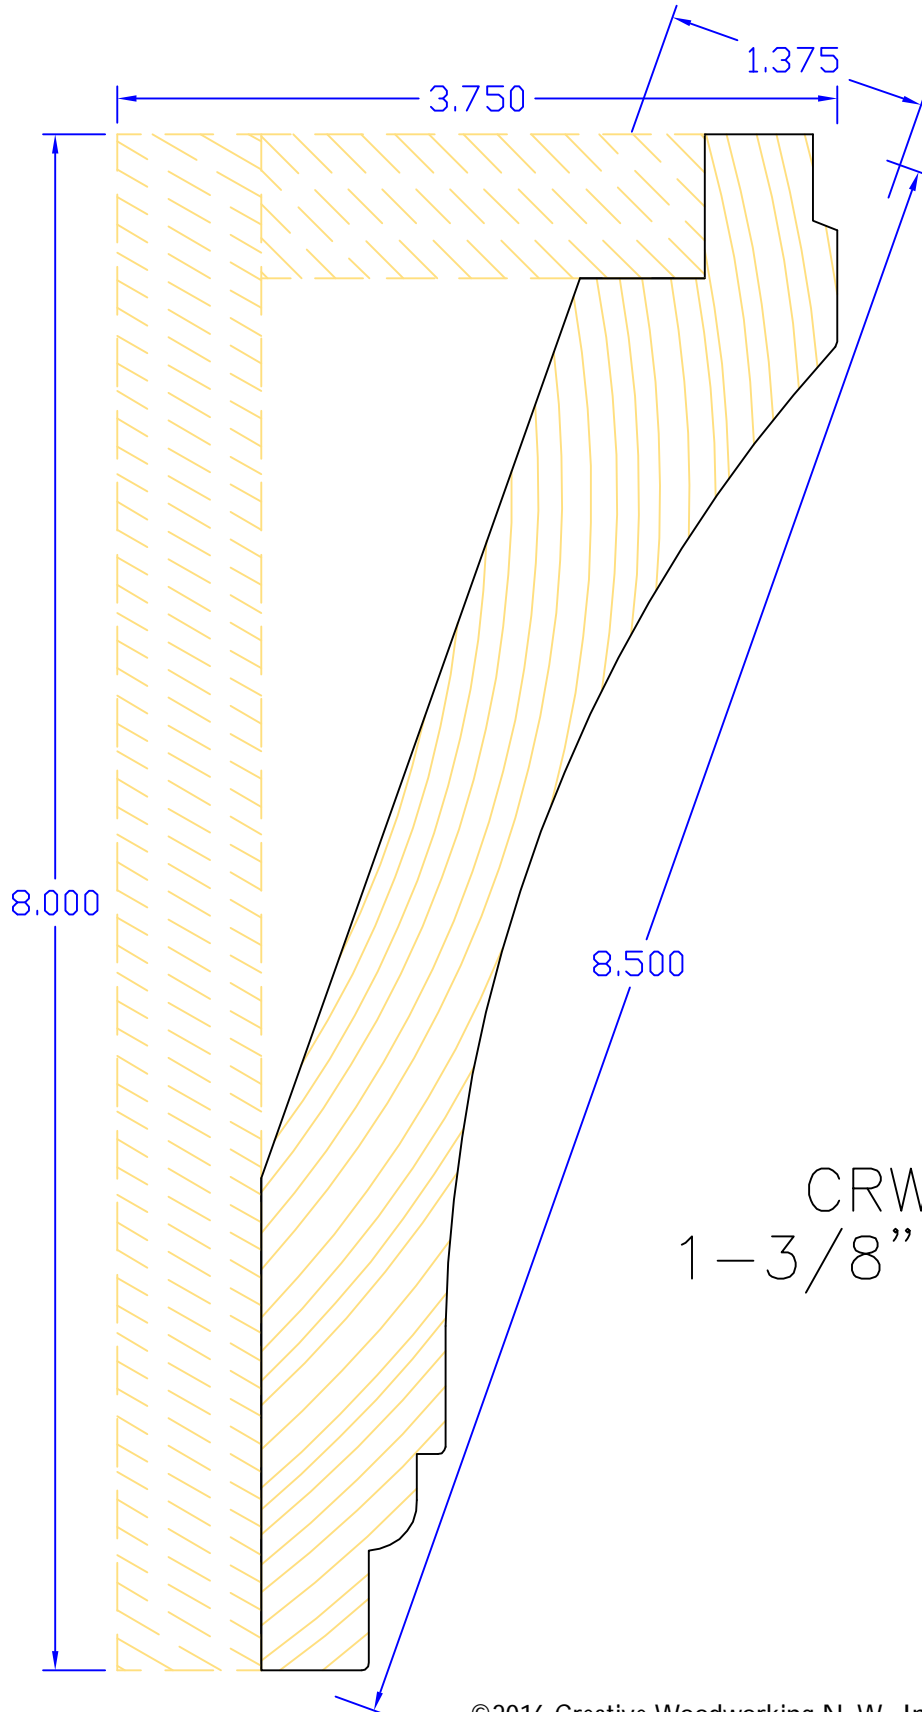

# Creative Woodworking N.W., Inc.

1036 S.E. Taylor \* Portland, Oregon 97214

Phone:(503) 230-9265 \* Fax:(503) 232-9082

www.Creativewoodworkingnw.com

CRWN472  
1-3/8" x 8-1/2"