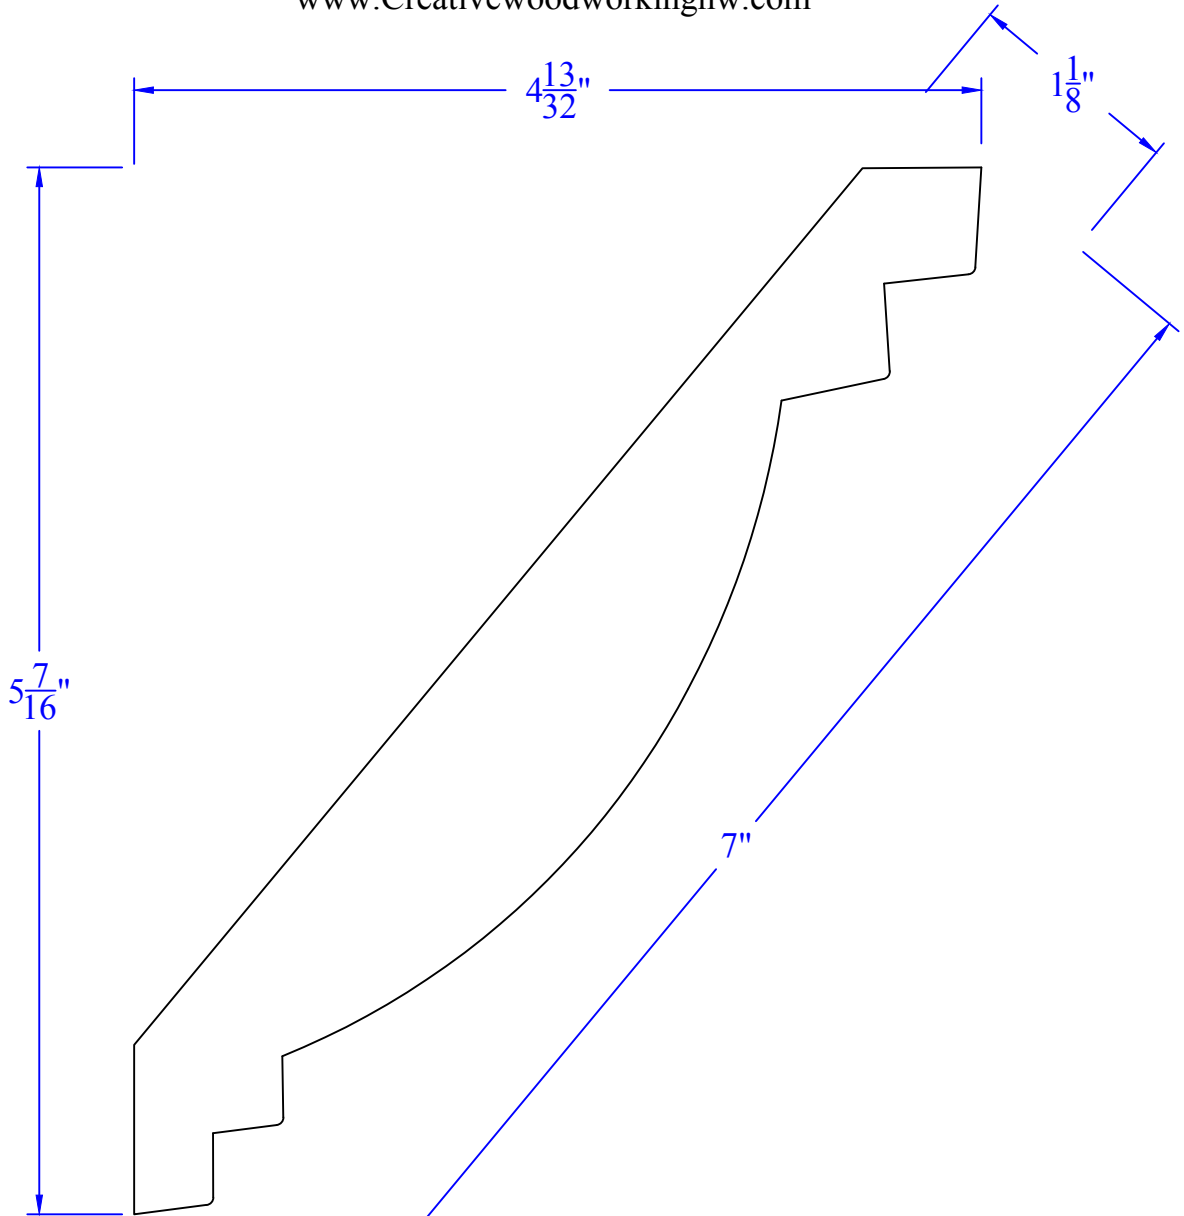

# Creative Woodworking N.W., Inc.

1036 S.E. Taylor \* Portland, Oregon 97214  
Phone:(503) 230-9265 \* Fax:(503) 232-9082  
www.Creativewoodworkingnw.com

CRWN477

1-1/8" x 7"