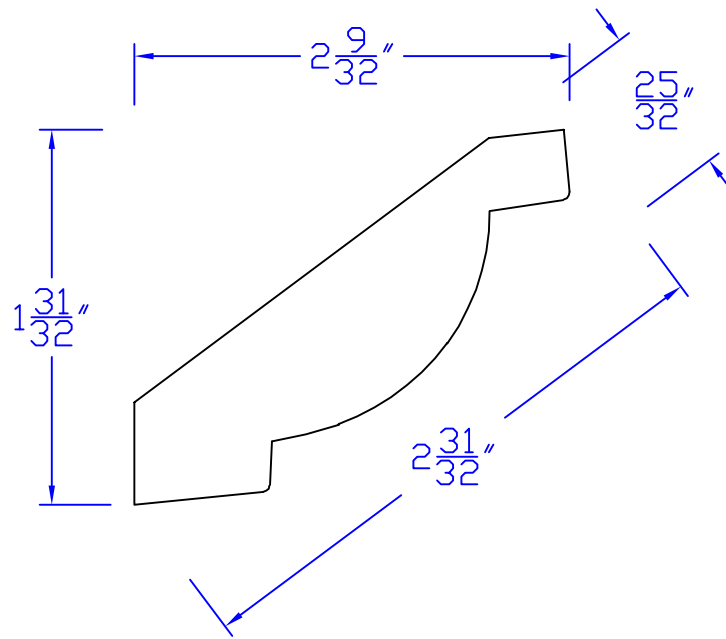

Creative Woodworking N.W., Inc.

1036 S.E. Taylor * Portland, Oregon 97214

Phone:(503) 230-9265 * Fax:(503) 232-9082

www.Creativewoodworkingnw.com

CRWN481

$25/32$ " x $2-31/32$ "