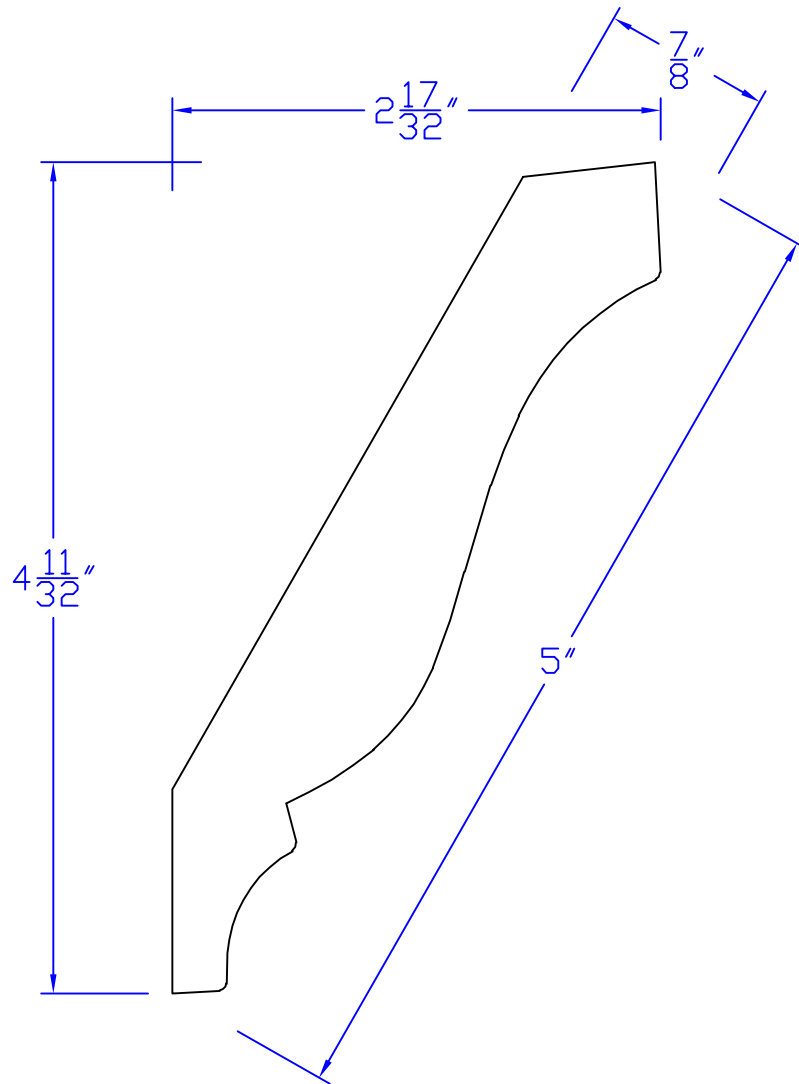

Creative Woodworking N.W., Inc.

1036 S.E. Taylor * Portland, Oregon 97214

Phone:(503) 230-9265 * Fax:(503) 232-9082

www.Creativewoodworkingnw.com

CRWN482

$\frac{7}{8}$ " x 5"