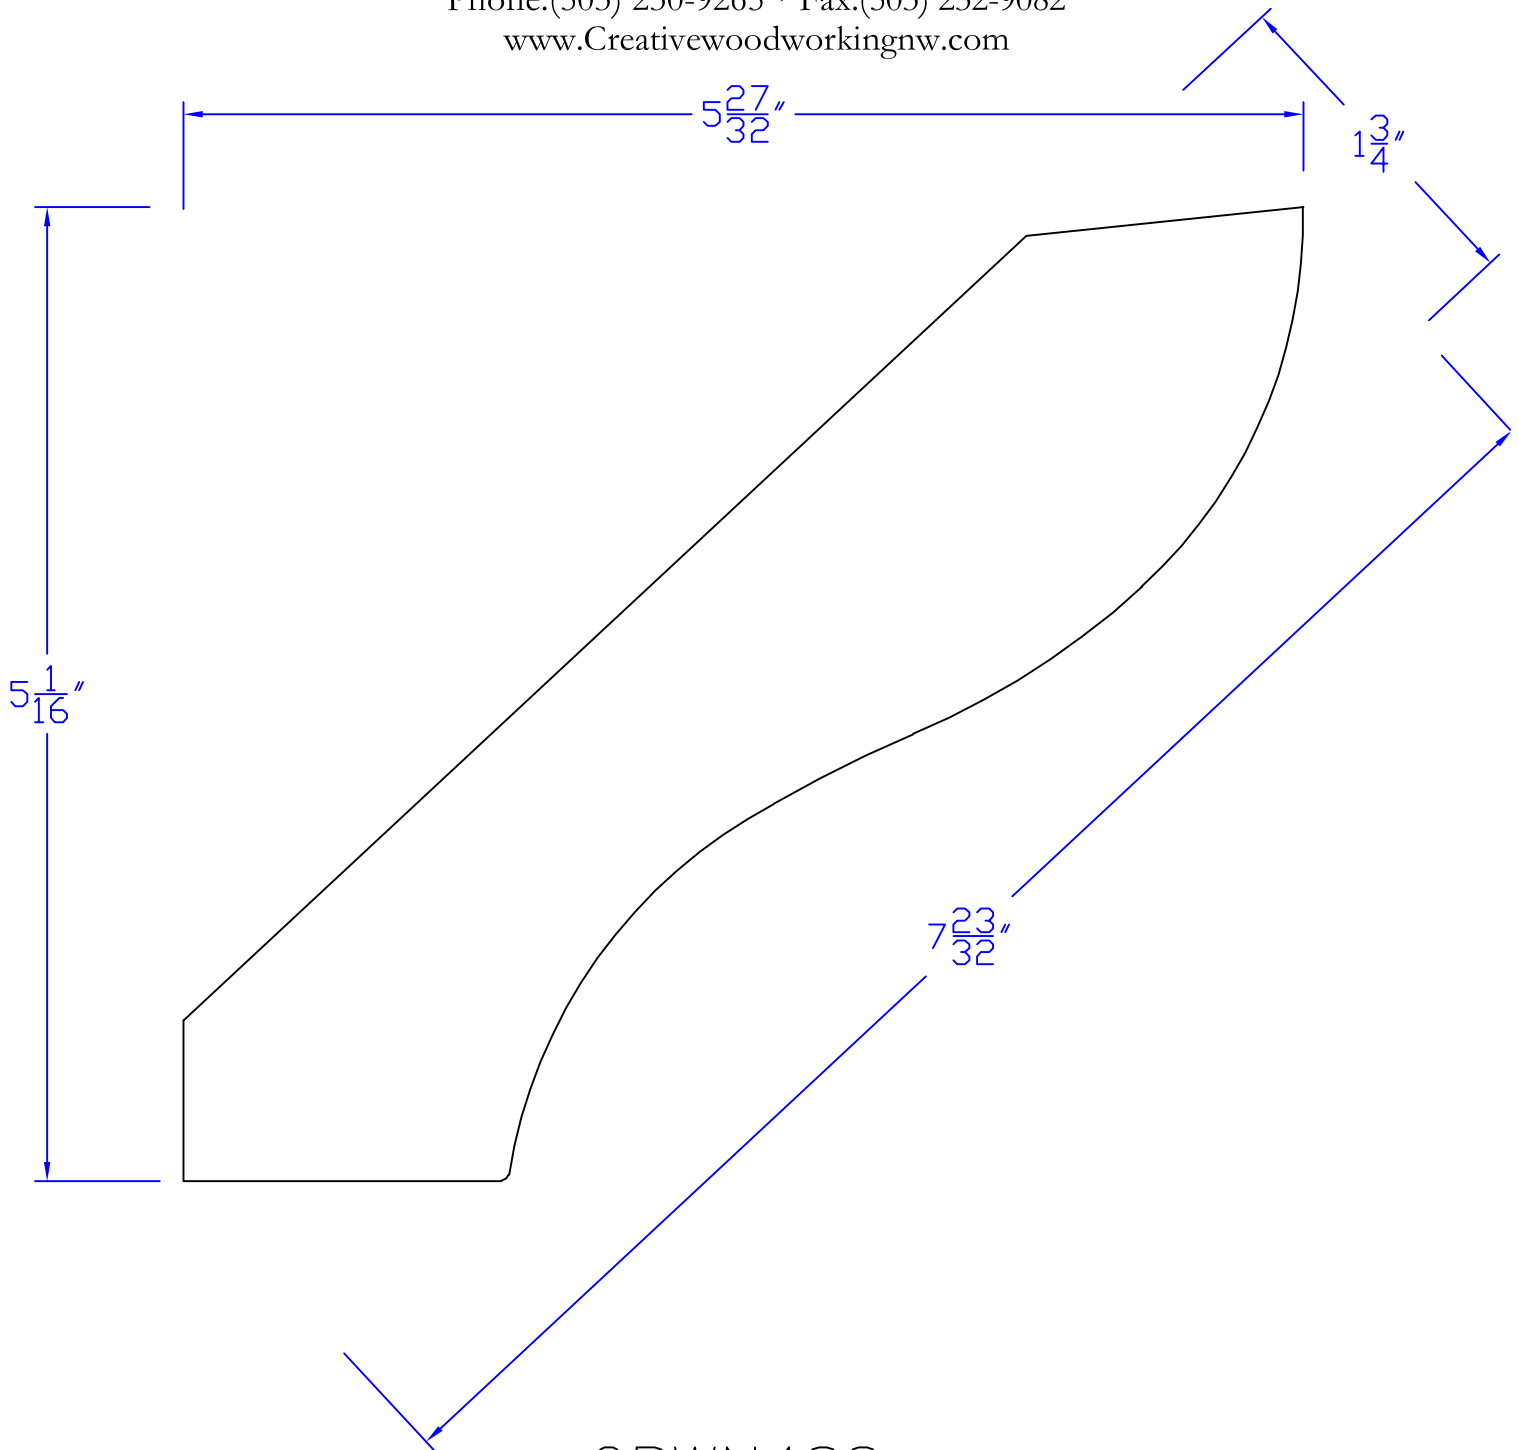

# Creative Woodworking N.W., Inc.

1036 S.E. Taylor \* Portland, Oregon 97214

Phone:(503) 230-9265 \* Fax:(503) 232-9082

www.Creativewoodworkingnw.com

CRWN488

$1-3/4$ " x  $7-23/32$ "

©2017 Creative Woodworking N. W., Inc. All Rights Reserved