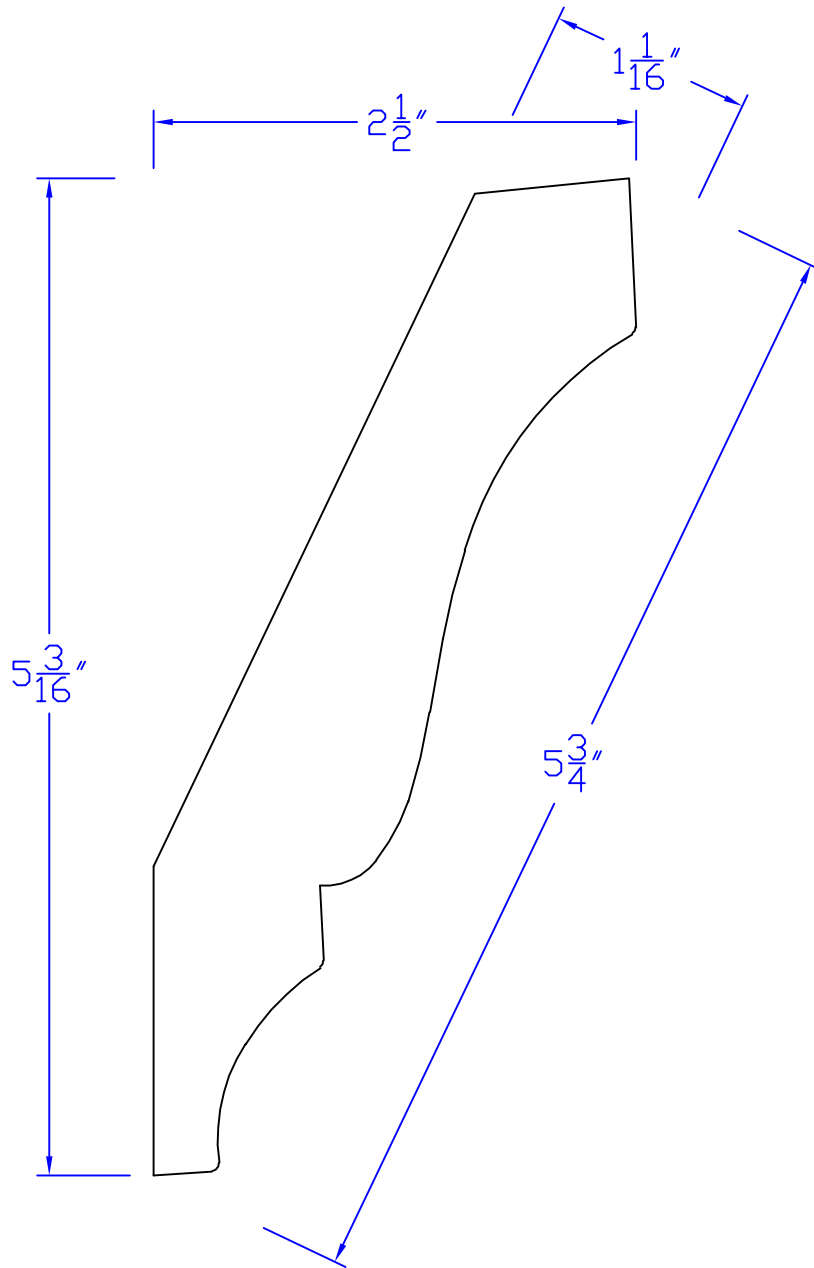

Creative Woodworking N.W., Inc.

1036 S.E. Taylor * Portland, Oregon 97214
Phone:(503) 230-9265 * Fax:(503) 232-9082
www.Creativewoodworkingnw.com

CRWN497

$1 - 1/16$ " x $5 - 3/4$ "