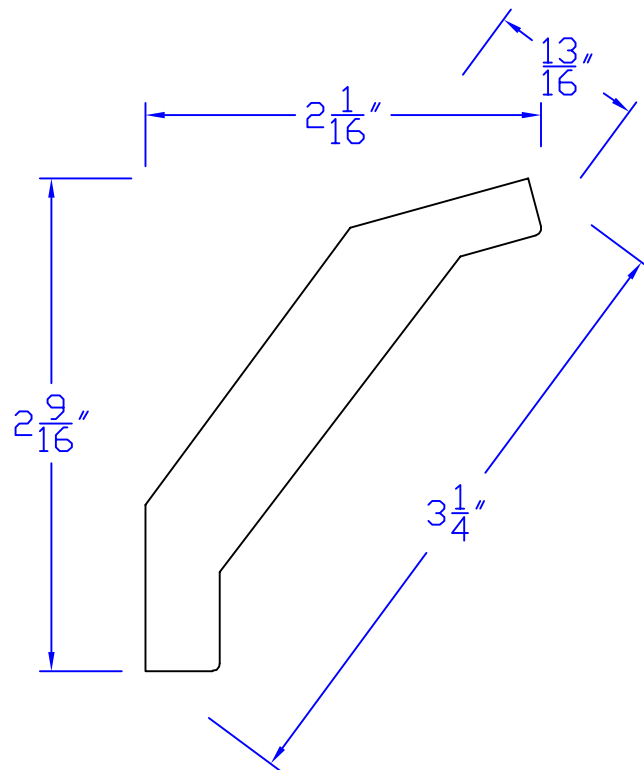

Creative Woodworking N.W., Inc.

1036 S.E. Taylor * Portland, Oregon 97214
Phone:(503) 230-9265 * Fax:(503) 232-9082
www.Creativewoodworkingnw.com

CRWN498

$13/16$ " x $3-1/4$ "