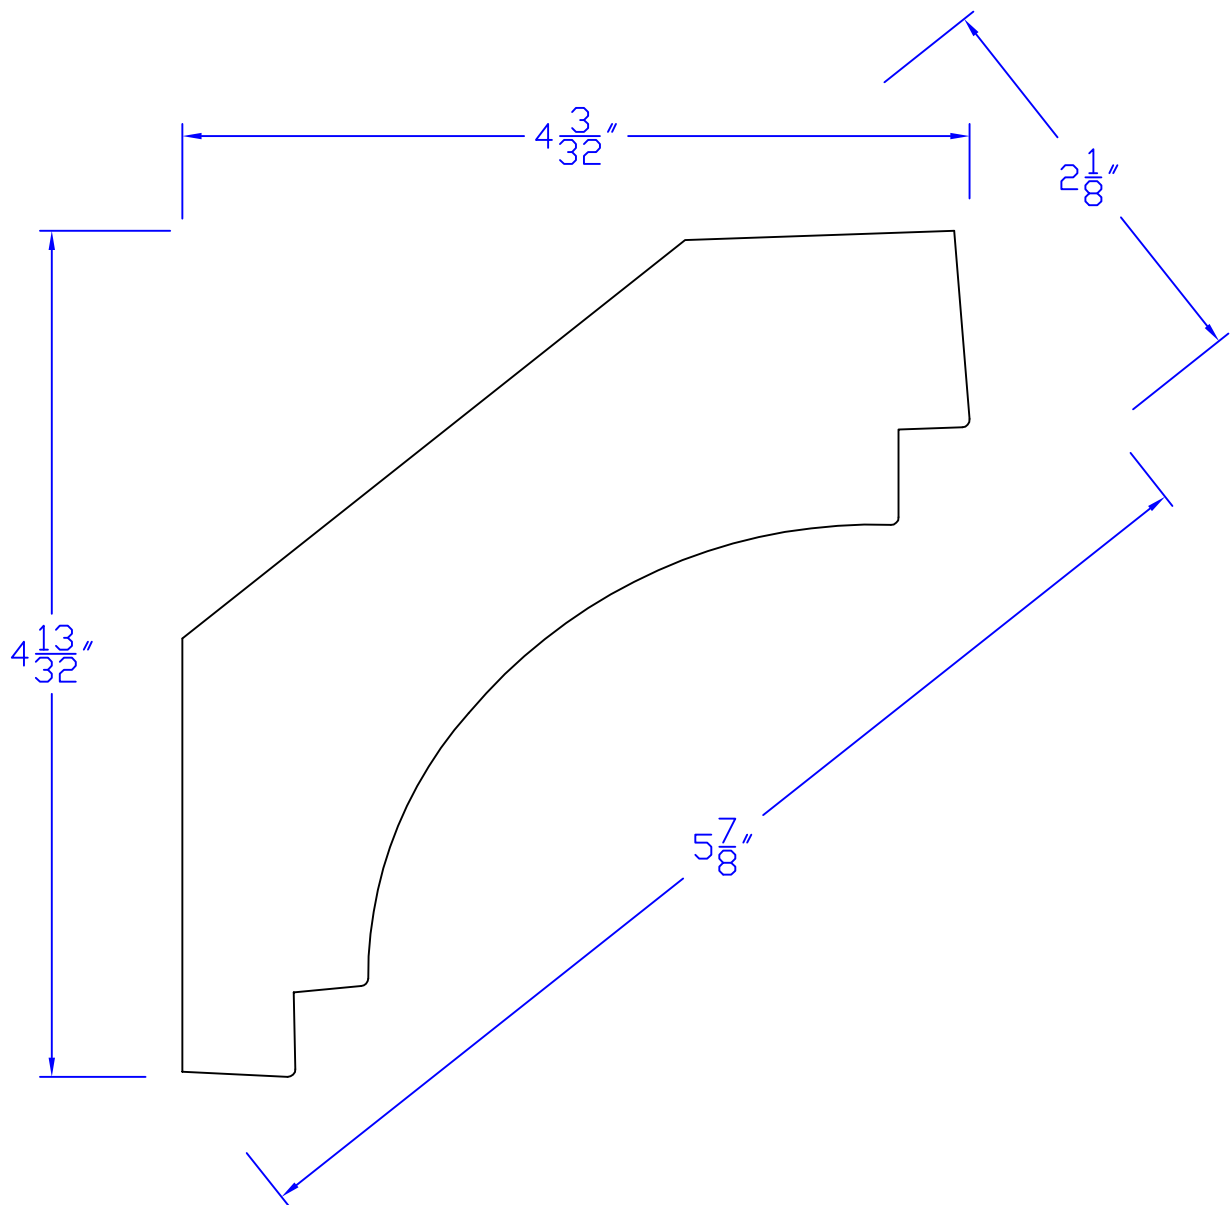

Creative Woodworking N.W., Inc.

1036 S.E. Taylor * Portland, Oregon 97214

Phone:(503) 230-9265 * Fax:(503) 232-9082

www.Creativewoodworkingnw.com

CRWN505

$2-1/8$ " x $5-7/8$ "