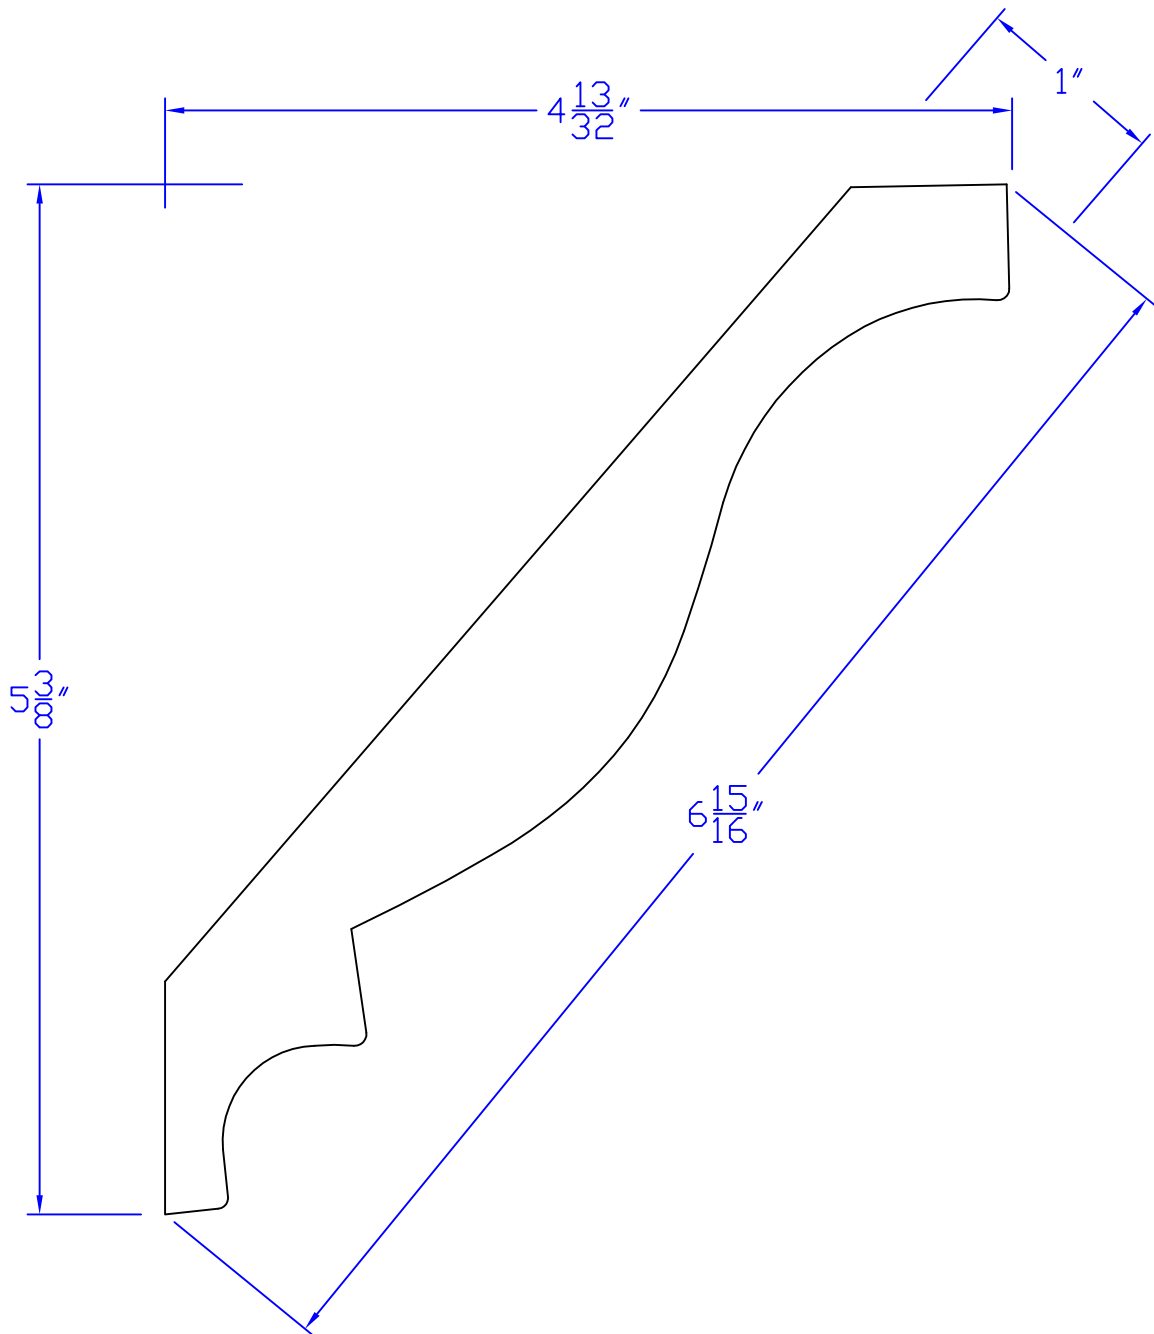

Creative Woodworking N.W., Inc.

1036 S.E. Taylor * Portland, Oregon 97214

Phone:(503) 230-9265 * Fax:(503) 232-9082

www.Creativewoodworkingnw.com

CRWN506

1" x 6-15/16"