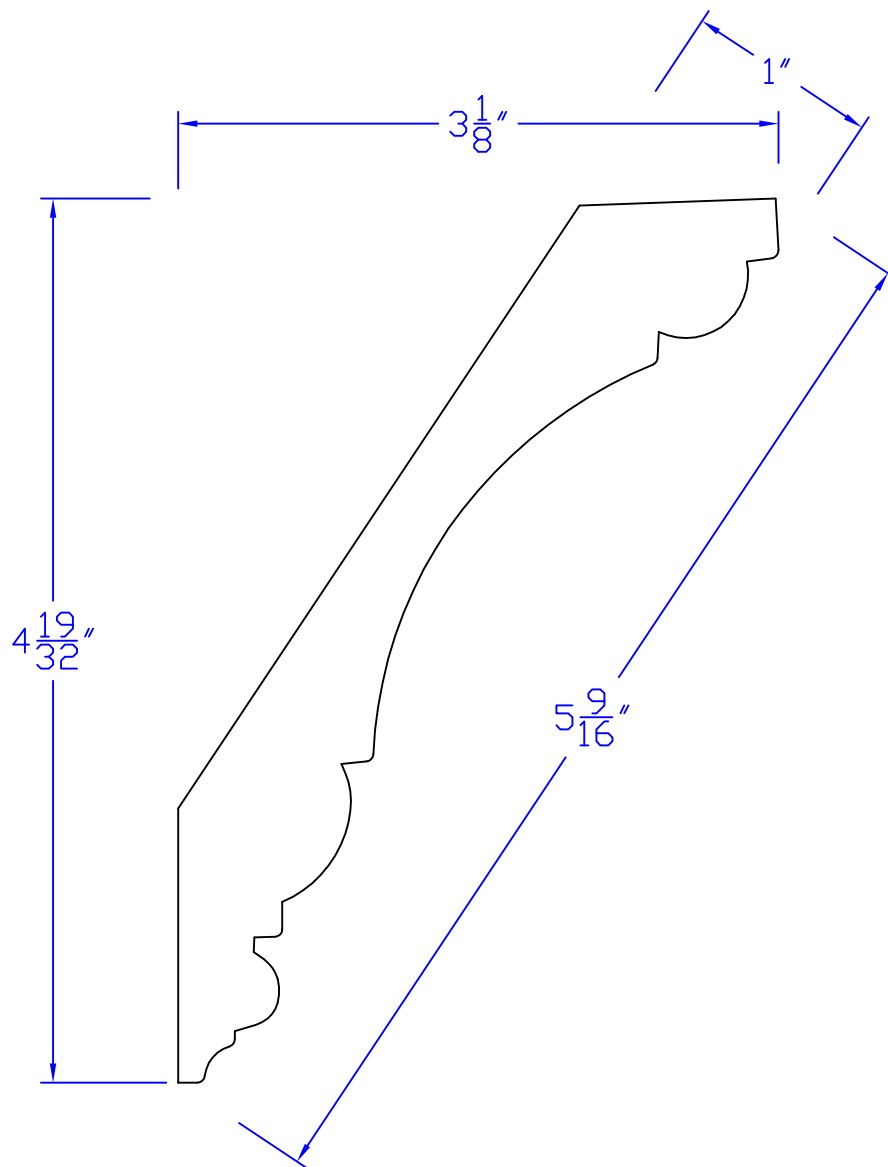

Creative Woodworking N.W., Inc.

1036 S.E. Taylor * Portland, Oregon 97214

Phone:(503) 230-9265 * Fax:(503) 232-9082

www.Creativewoodworkingnw.com

CRWN507

1" x 5-9/16"