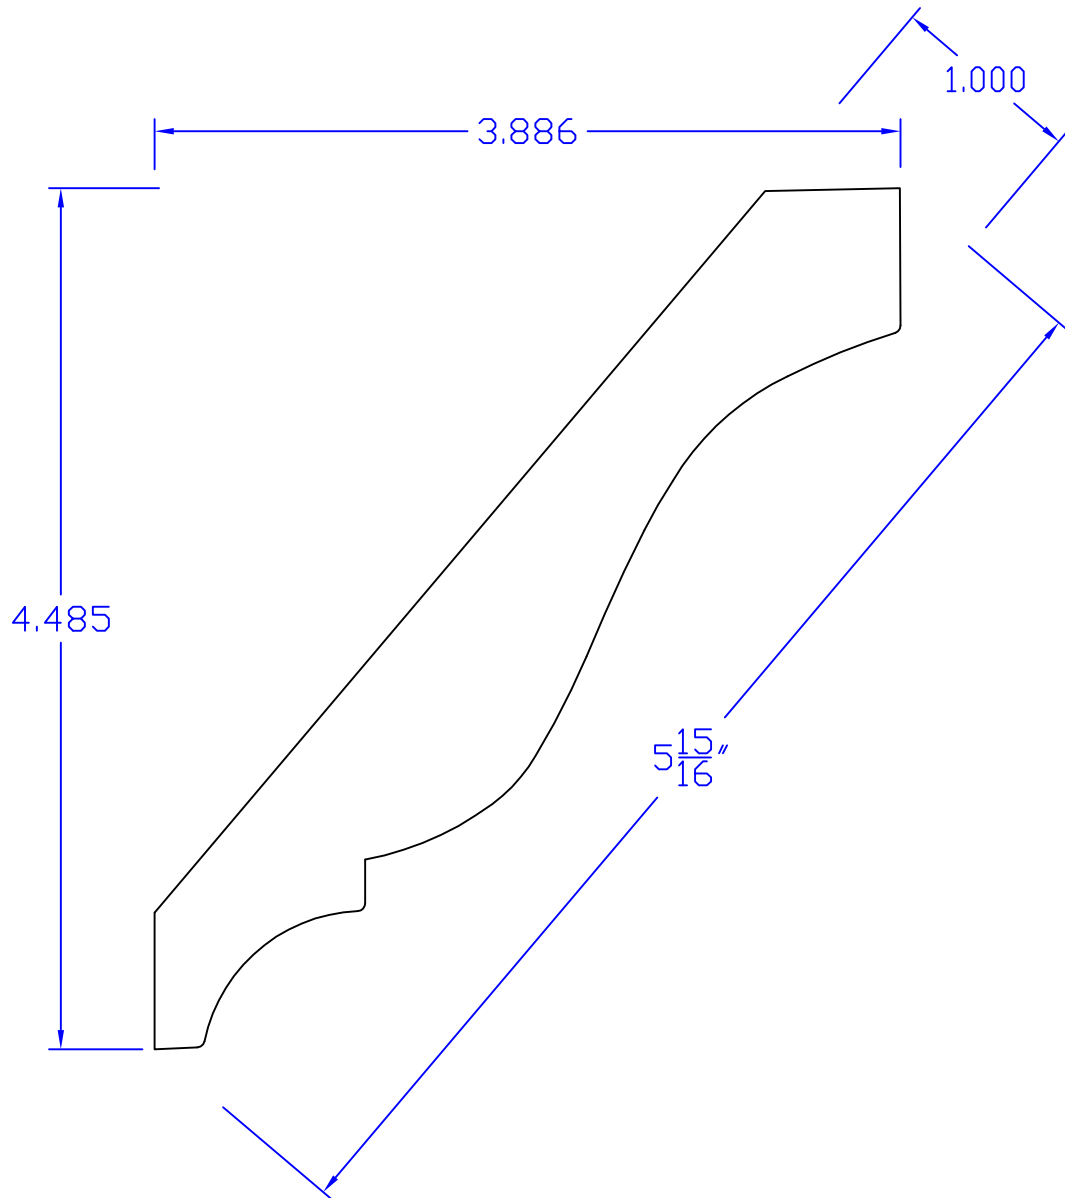

Creative Woodworking N.W., Inc.

1036 S.E. Taylor * Portland, Oregon 97214

Phone:(503) 230-9265 * Fax:(503) 232-9082

www.Creativewoodworkingnw.com

CRWN511

1" x 5-15/16"