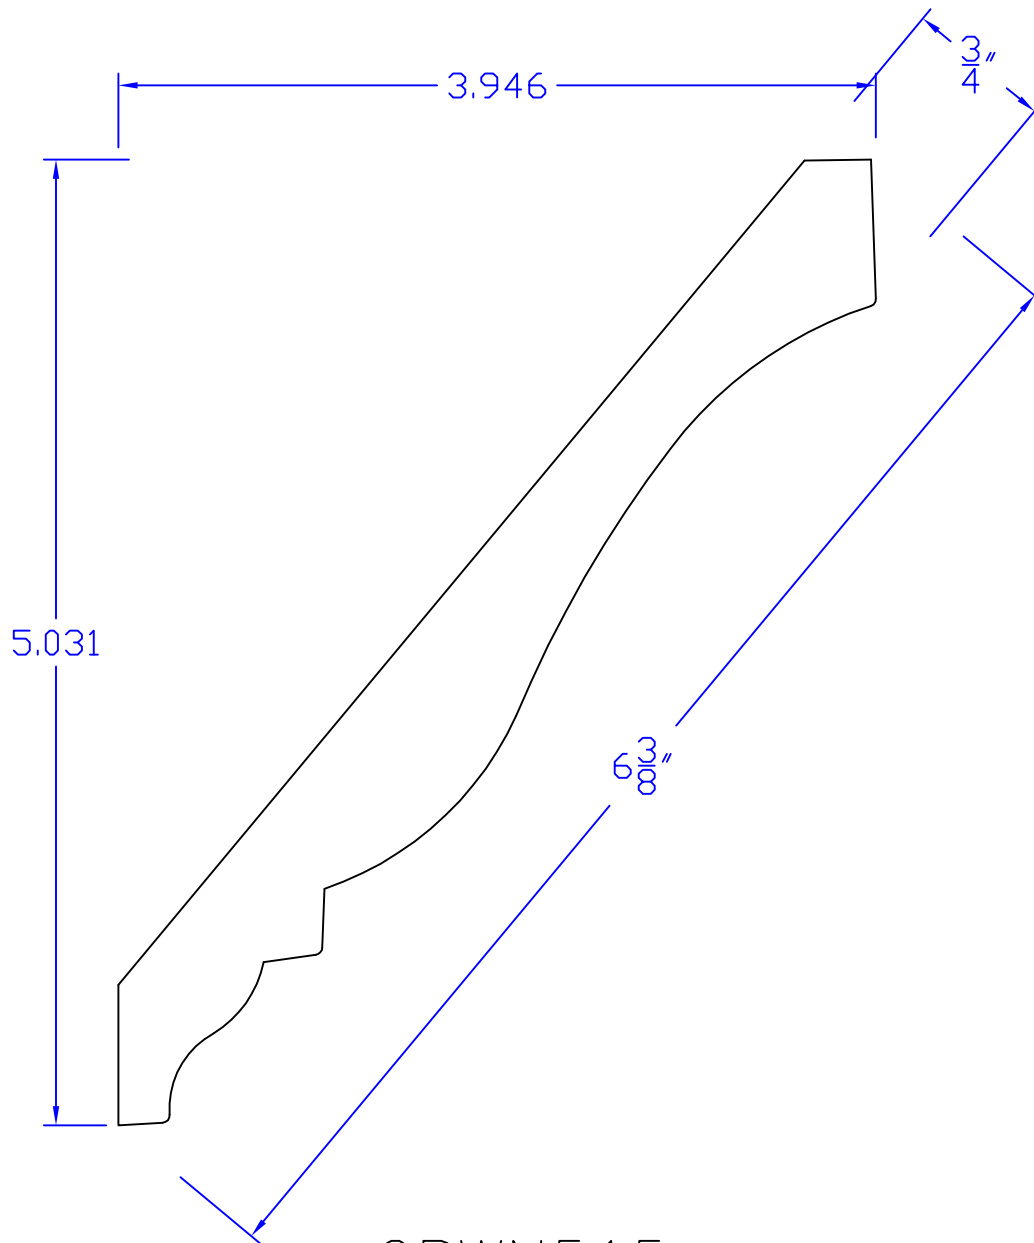

Creative Woodworking N.W., Inc.

1036 S.E. Taylor * Portland, Oregon 97214

Phone:(503) 230-9265 * Fax:(503) 232-9082

www.Creativewoodworkingnw.com

CRWN515
3/4" x 6-3/8"