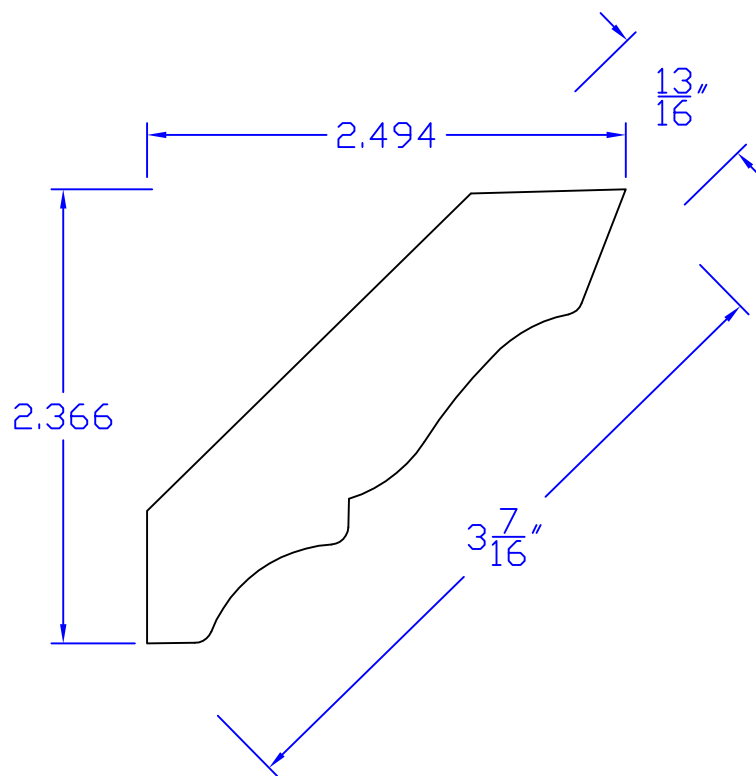

Creative Woodworking N.W., Inc.

1036 S.E. Taylor * Portland, Oregon 97214

Phone:(503) 230-9265 * Fax:(503) 232-9082

www.Creativewoodworkingnw.com

CRWN517

$13/16$ " x $3-7/16$ "