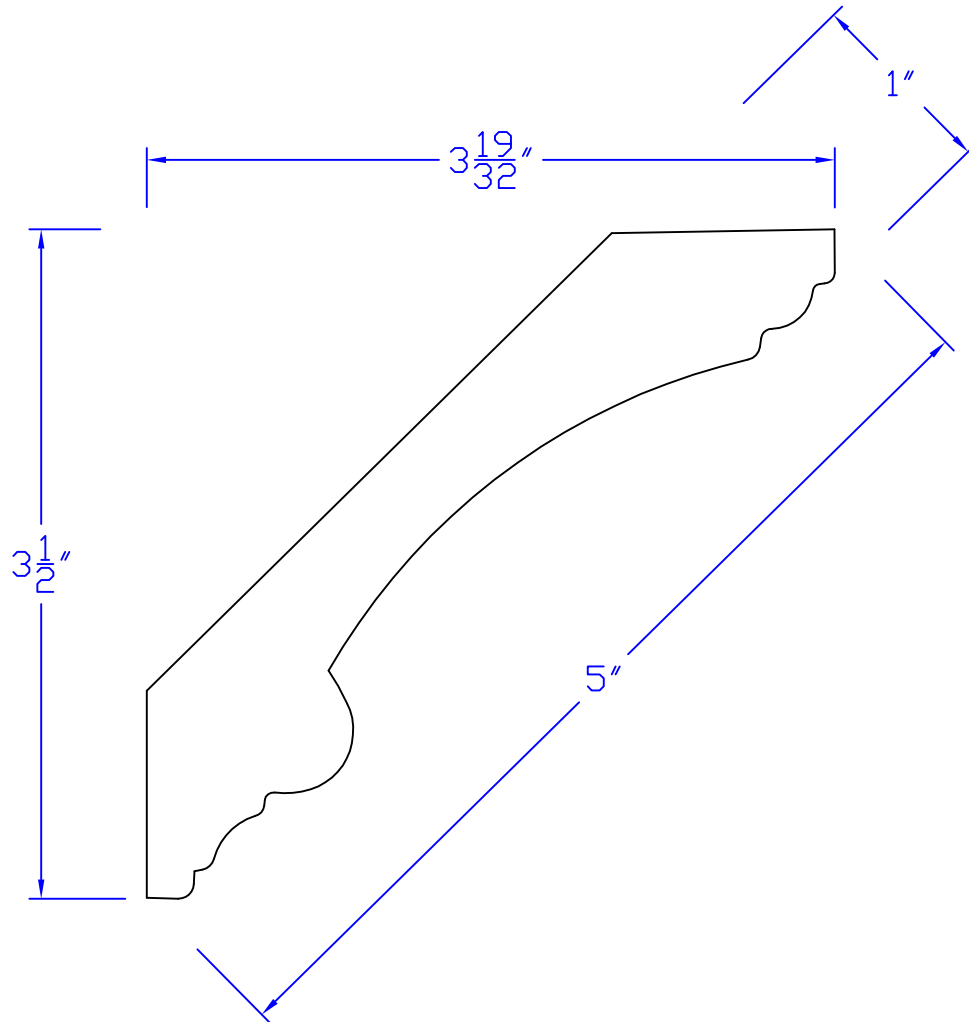

# Creative Woodworking N.W., Inc.

1036 S.E. Taylor \* Portland, Oregon 97214

Phone:(503) 230-9265 \* Fax:(503) 232-9082

www.Creativewoodworkingnw.com

CRWN520

1" x 5"