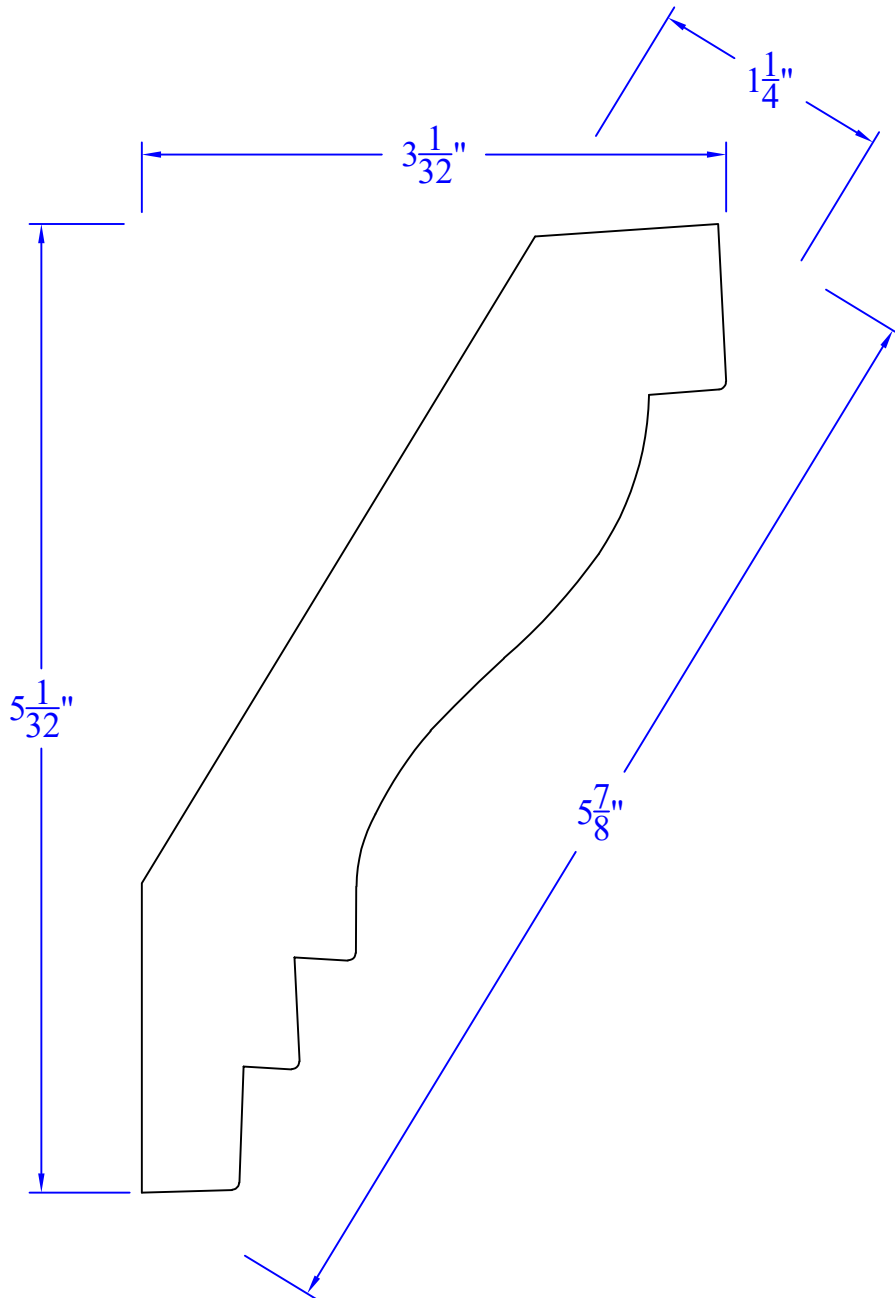

Creative Woodworking N.W., Inc.

1036 S.E. Taylor * Portland, Oregon 97214
Phone:(503) 230-9265 * Fax:(503) 232-9082
www.Creativewoodworkingnw.com

CRWN523

1-1/4" x 5-7/8"