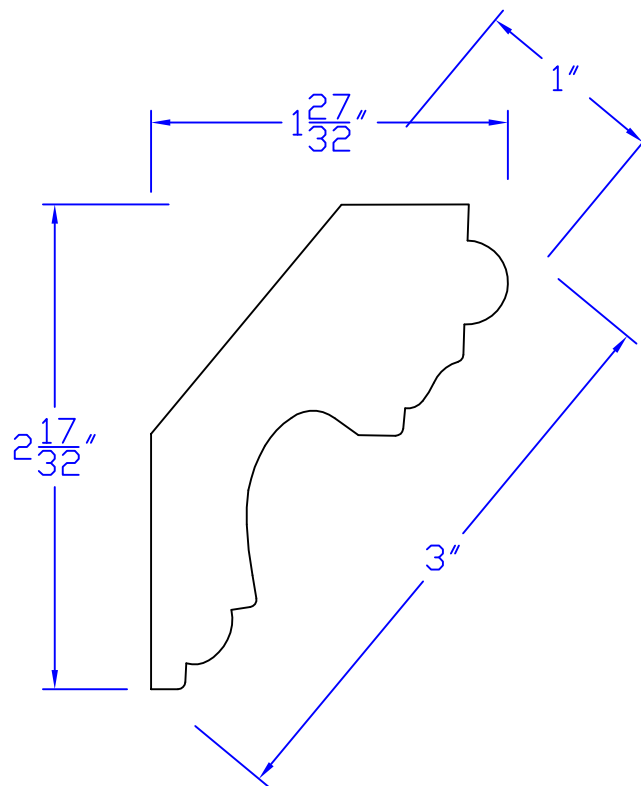

Creative Woodworking N.W., Inc.

1036 S.E. Taylor * Portland, Oregon 97214

Phone:(503) 230-9265 * Fax:(503) 232-9082

www.Creativewoodworkingnw.com

CRWN524

1" x 3"