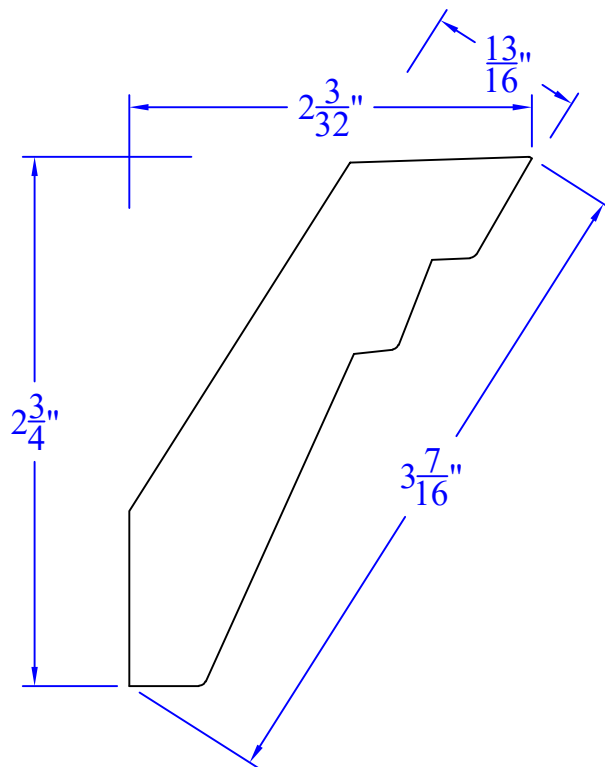

# Creative Woodworking N.W., Inc.

1036 S.E. Taylor \* Portland, Oregon 97214  
Phone:(503) 230-9265 \* Fax:(503) 232-9082  
www.Creativewoodworkingnw.com

CRWN537  
 $\frac{13}{16}$ " x  $3\frac{7}{16}$ "