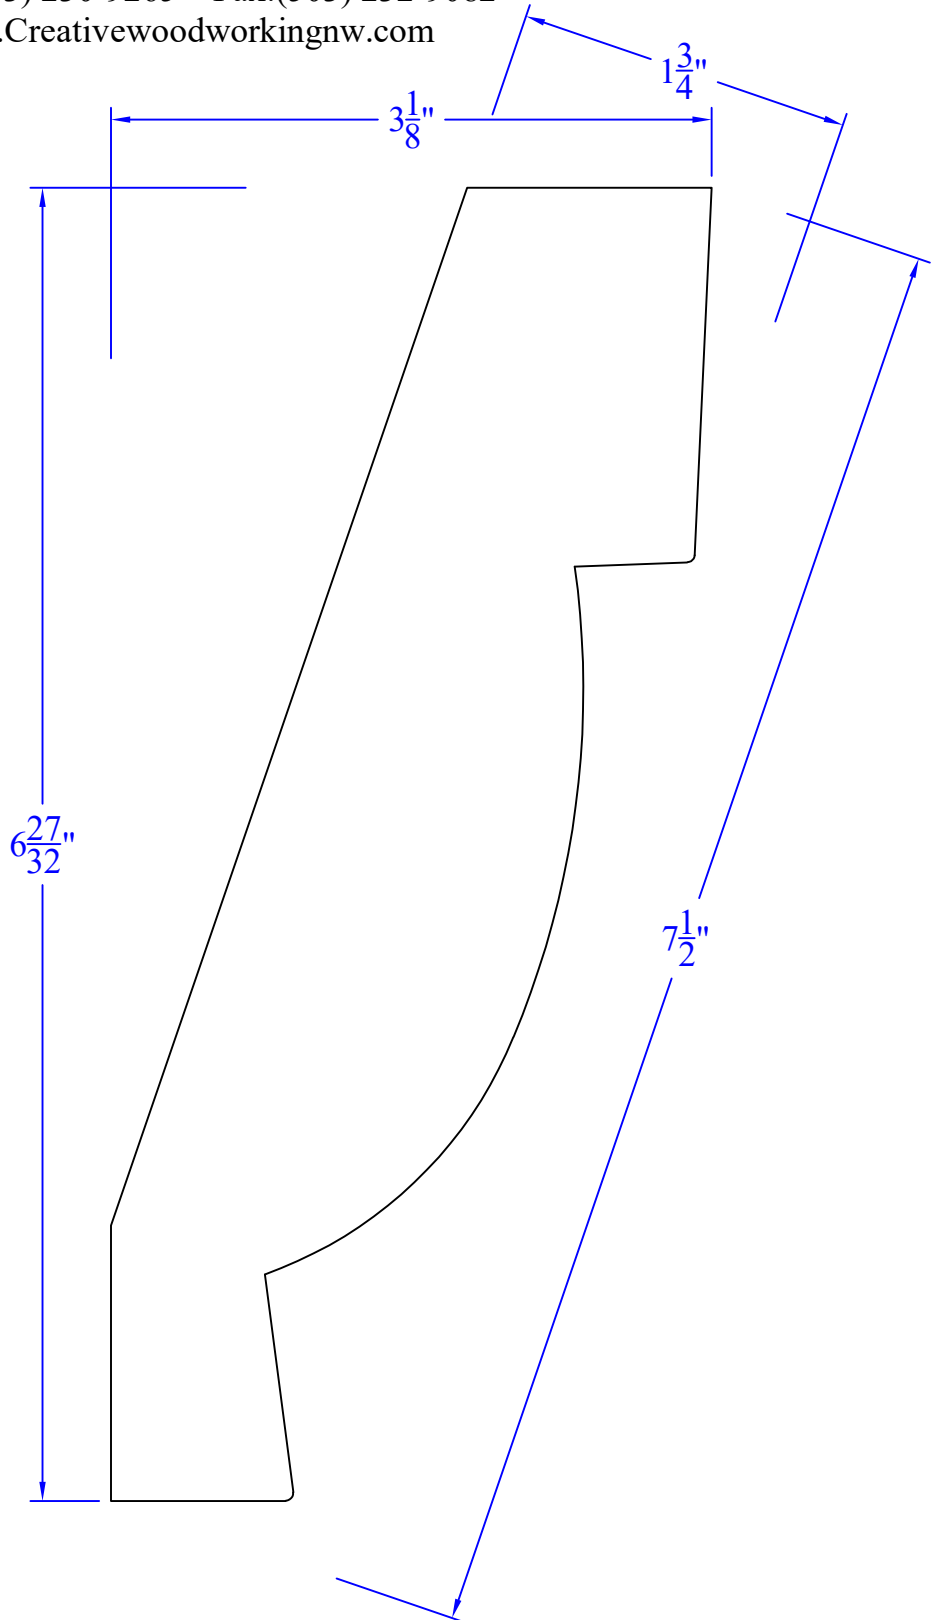

Creative Woodworking N.W., Inc.

1036 S.E. Taylor * Portland, Oregon 97214
Phone:(503) 230-9265 * Fax:(503) 232-9082
www.Creativewoodworkingnw.com

CRWN540
1-3/4" x 7-1/2"