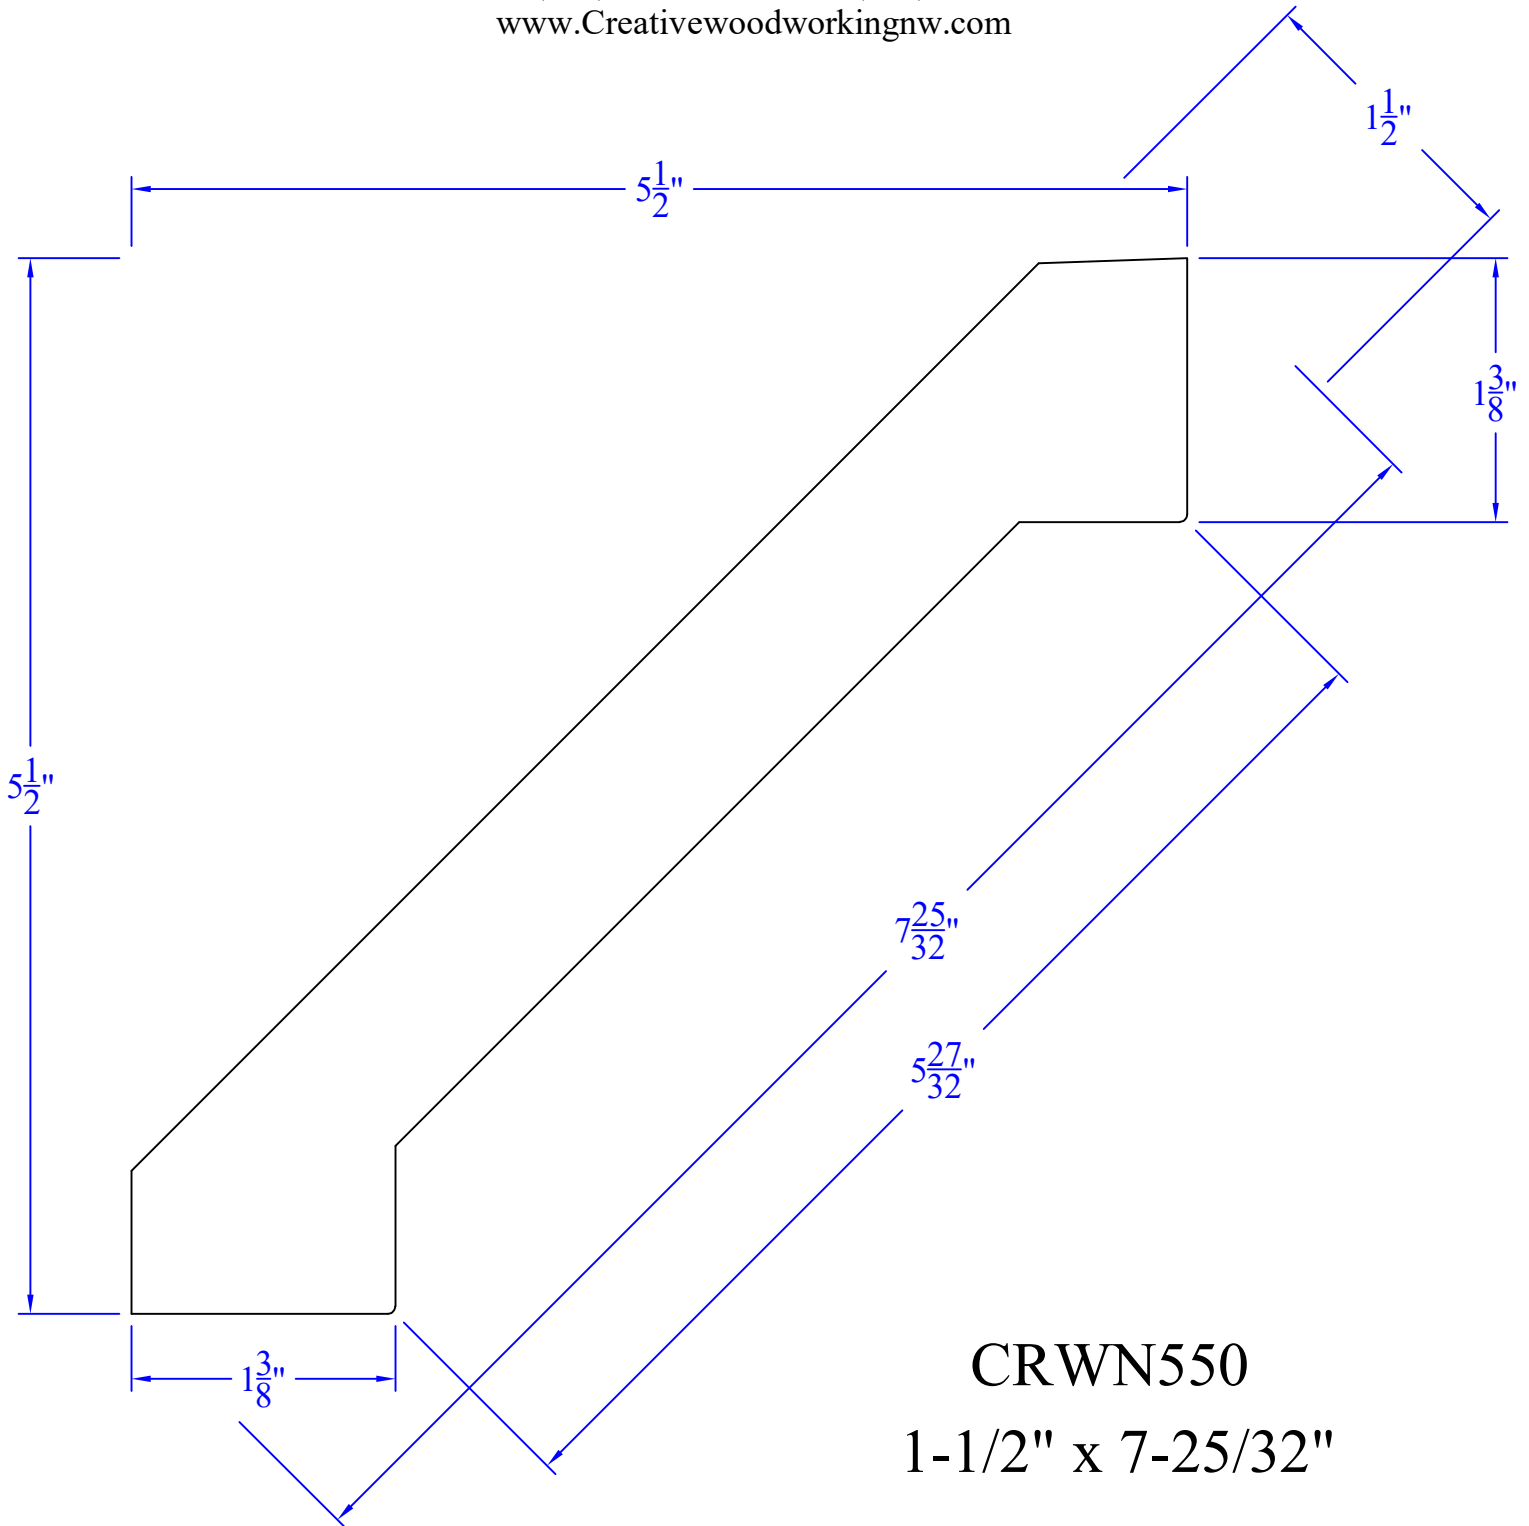

# Creative Woodworking N.W., Inc.

1036 S.E. Taylor \* Portland, Oregon 97214  
Phone:(503) 230-9265 \* Fax:(503) 232-9082  
www.Creativewoodworkingnw.com

**CRWN550**  
**1-1/2" x 7-25/32"**