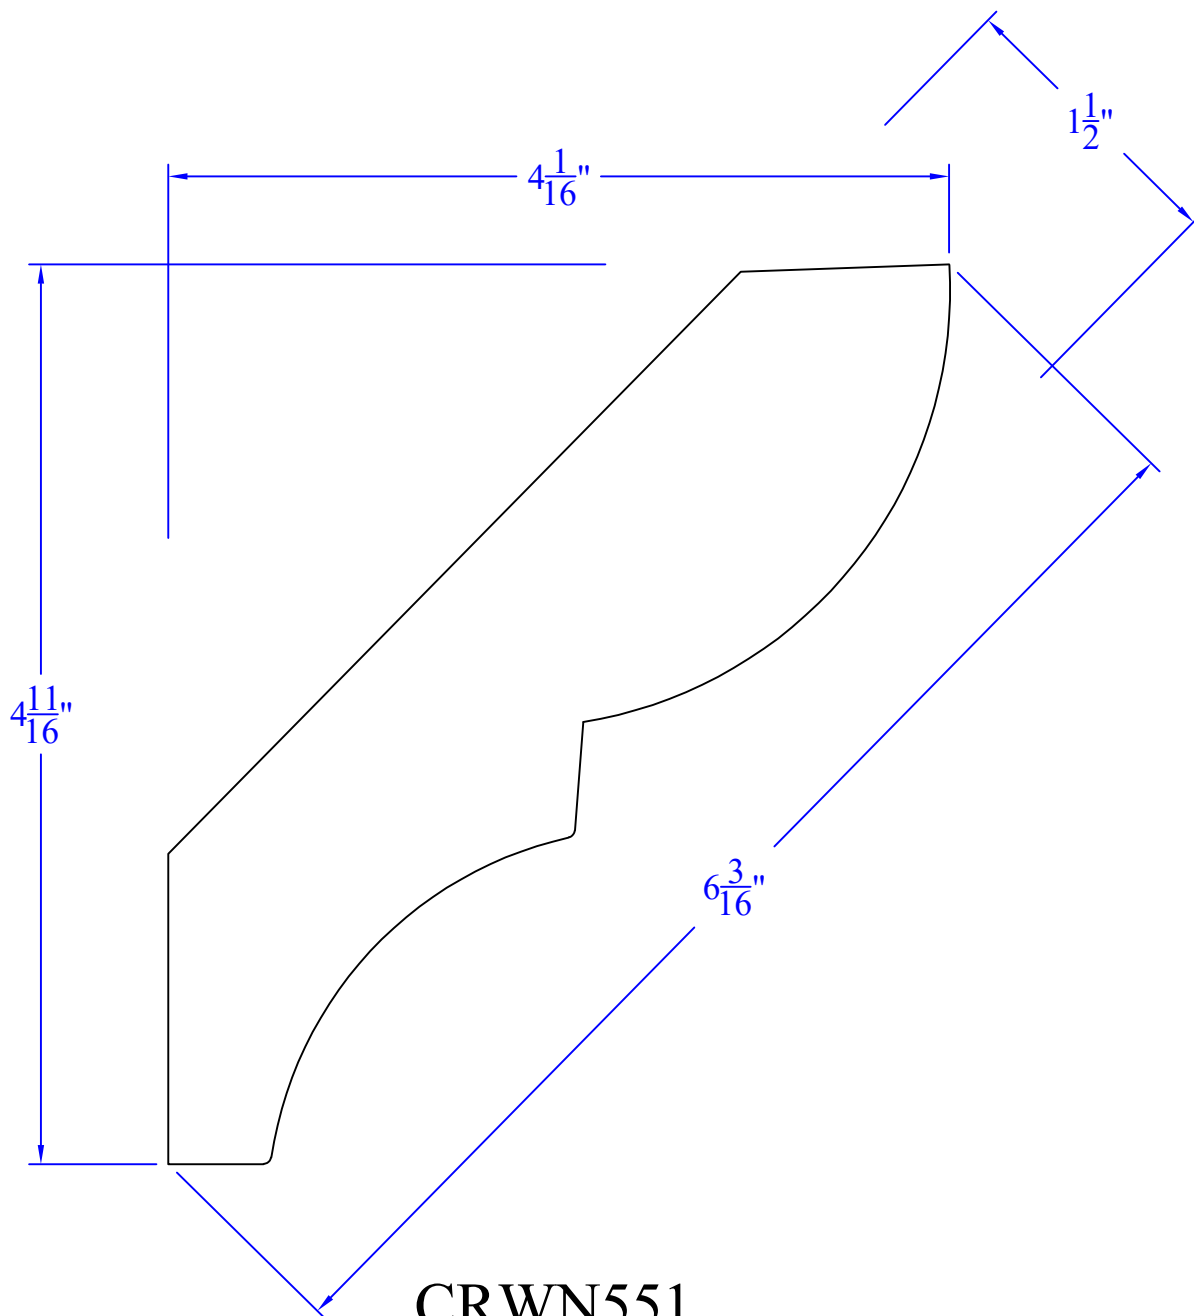

Creative Woodworking N.W., Inc.

1036 S.E. Taylor * Portland, Oregon 97214
Phone:(503) 230-9265 * Fax:(503) 232-9082
www.Creativewoodworkingnw.com

CRWN551

1-1/2" x 6-3/16"