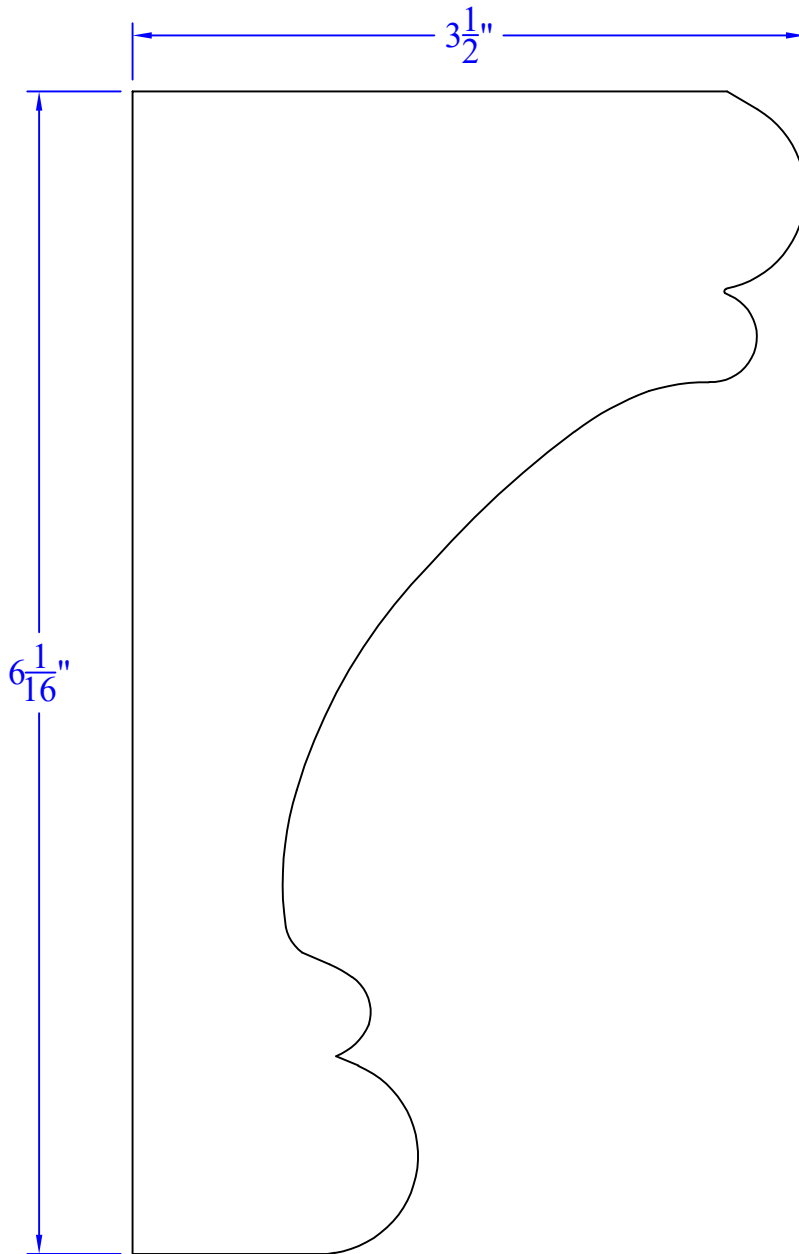

Creative Woodworking N.W., Inc.

1036 S.E. Taylor * Portland, Oregon 97214
Phone:(503) 230-9265 * Fax:(503) 232-9082
www.Creativewoodworkingnw.com

CRWN553

3-1/2 x 6-1/16"