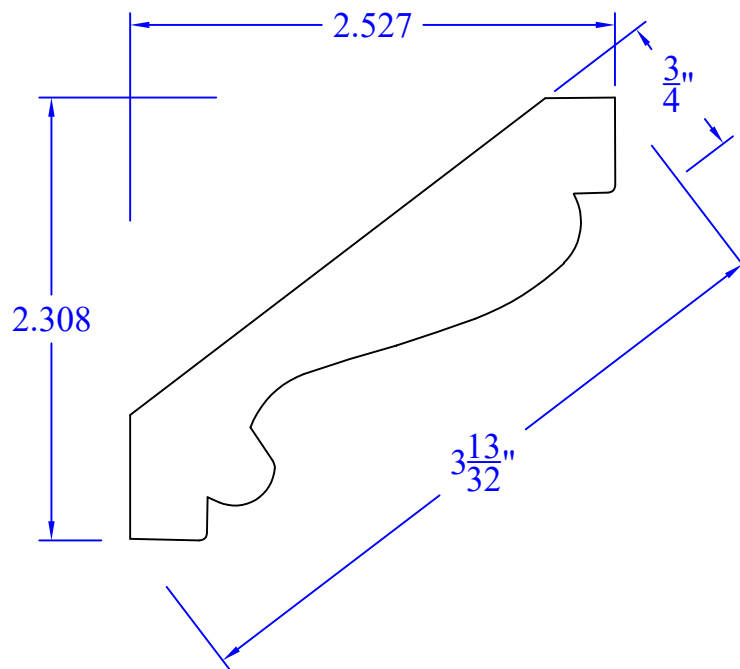

# Creative Woodworking N.W., Inc.

1036 S.E. Taylor \* Portland, Oregon 97214  
Phone:(503) 230-9265 \* Fax:(503) 232-9082  
www.Creativewoodworkingnw.com

CRWN556

3/4" x 3-13/32"