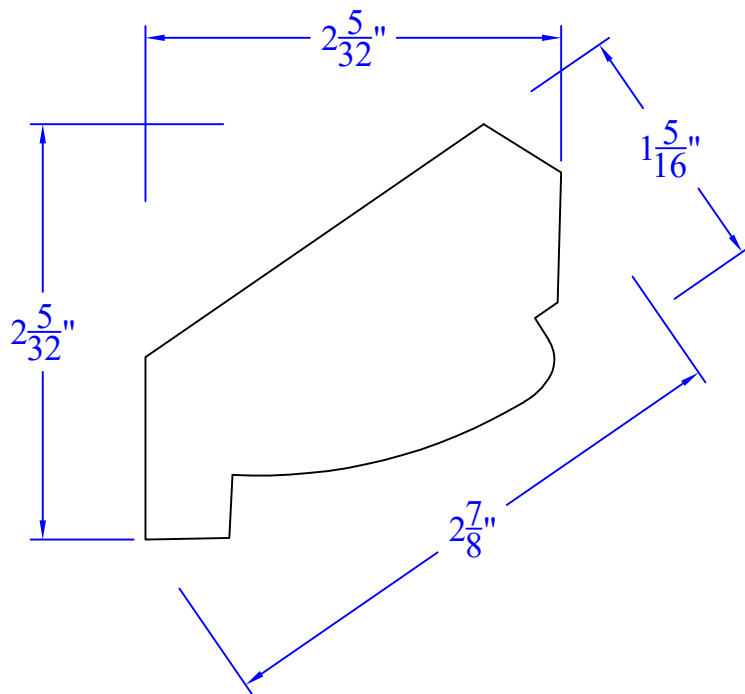

Creative Woodworking N.W., Inc.

1036 S.E. Taylor * Portland, Oregon 97214
Phone:(503) 230-9265 * Fax:(503) 232-9082
www.Creativewoodworkingnw.com

CRWN557

1-5/16" x 2-7/8"