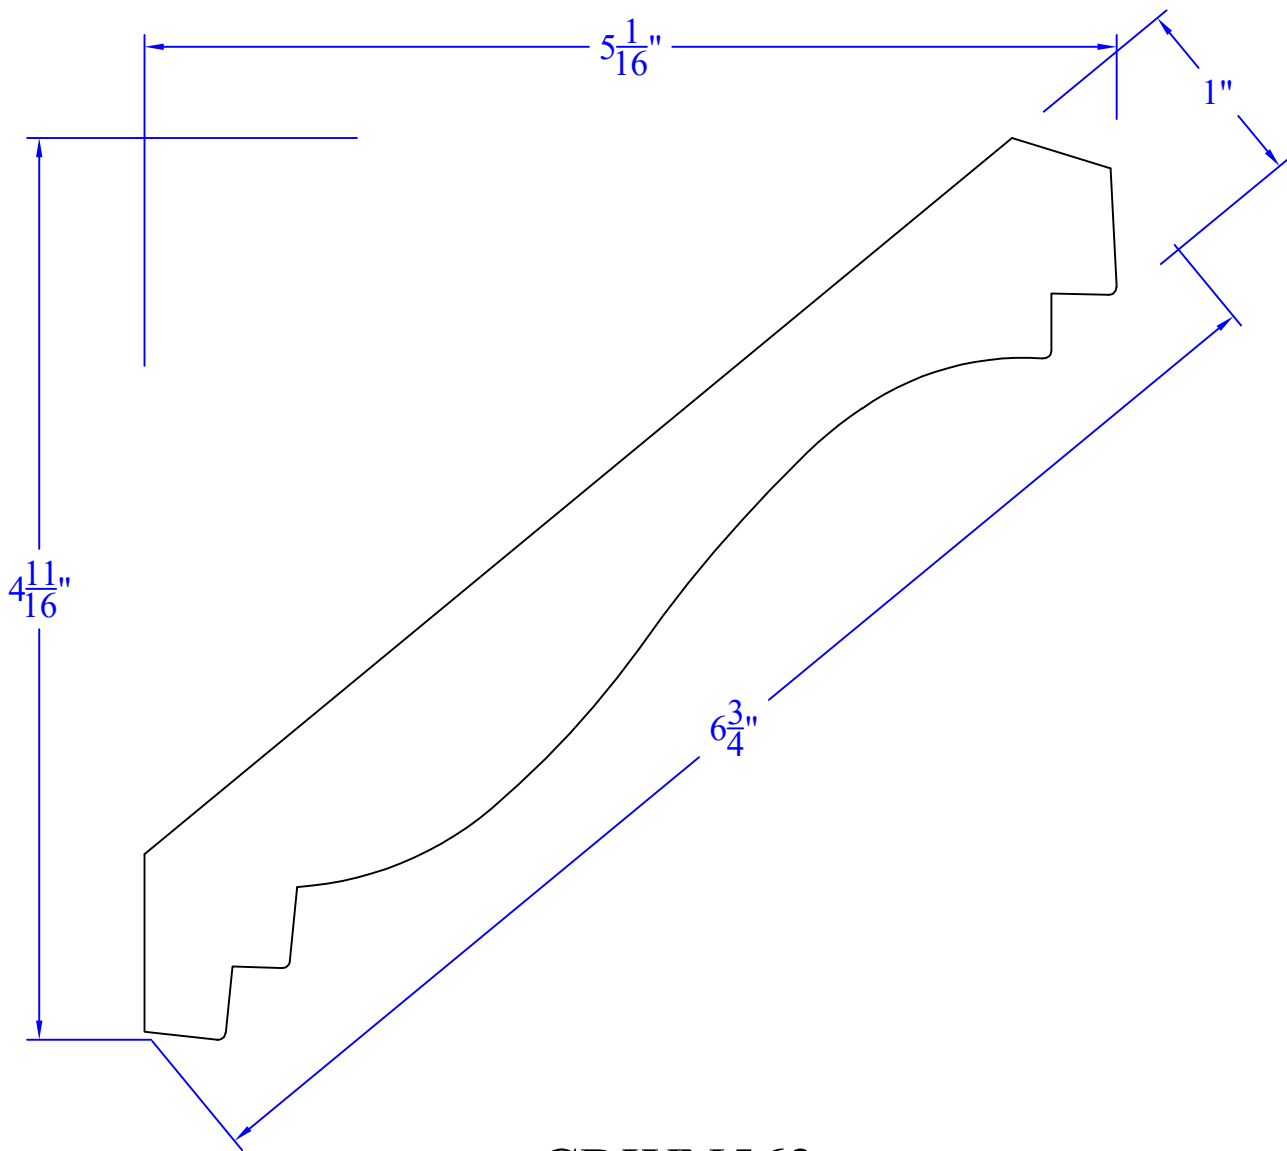

# Creative Woodworking N.W., Inc.

1036 S.E. Taylor \* Portland, Oregon 97214  
Phone:(503) 230-9265 \* Fax:(503) 232-9082  
www.Creativewoodworkingnw.com

CRWN563

1" x 6-3/4"