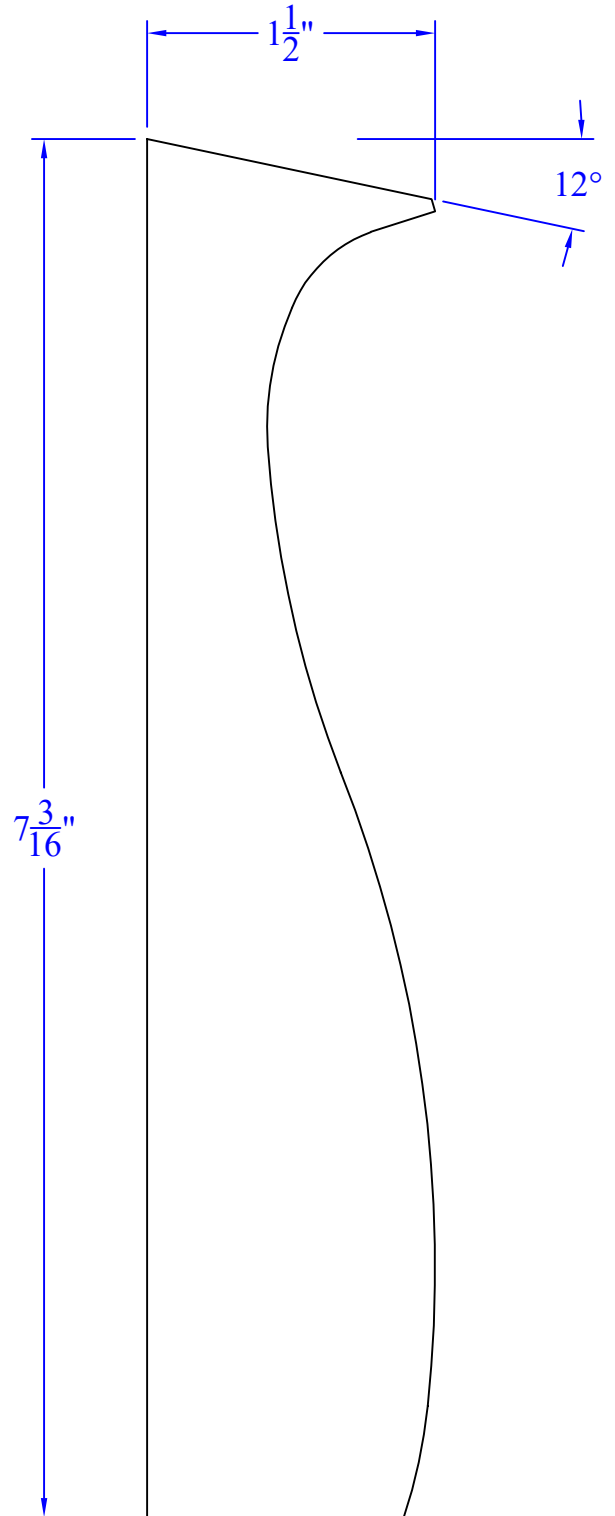

# Creative Woodworking N.W., Inc.

1036 S.E. Taylor \* Portland, Oregon 97214  
Phone:(503) 230-9265 \* Fax:(503) 232-9082  
www.Creativewoodworkingnw.com

CRWN564  
1-1/2" x 7-3/16"