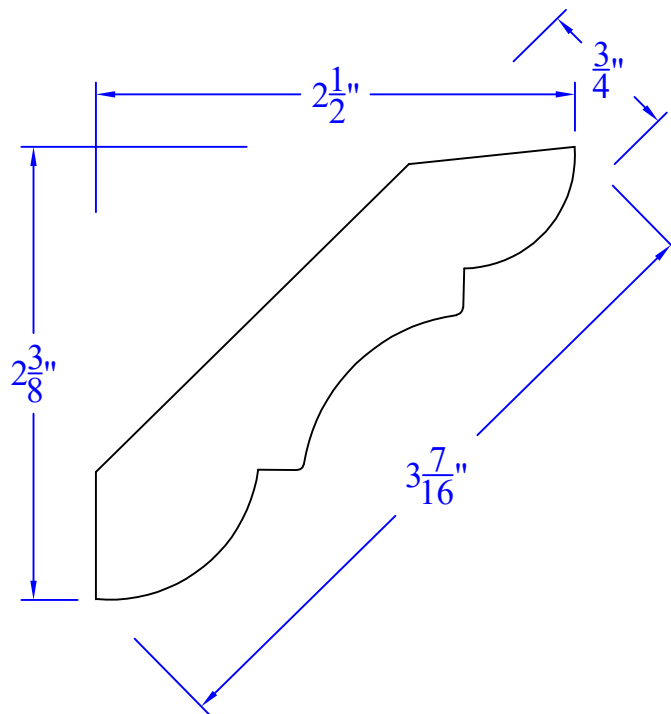

Creative Woodworking N.W., Inc.

1036 S.E. Taylor * Portland, Oregon 97214
Phone:(503) 230-9265 * Fax:(503) 232-9082
www.Creativewoodworkingnw.com

CRWN567
 $3/4"$ x $3-7/16"$