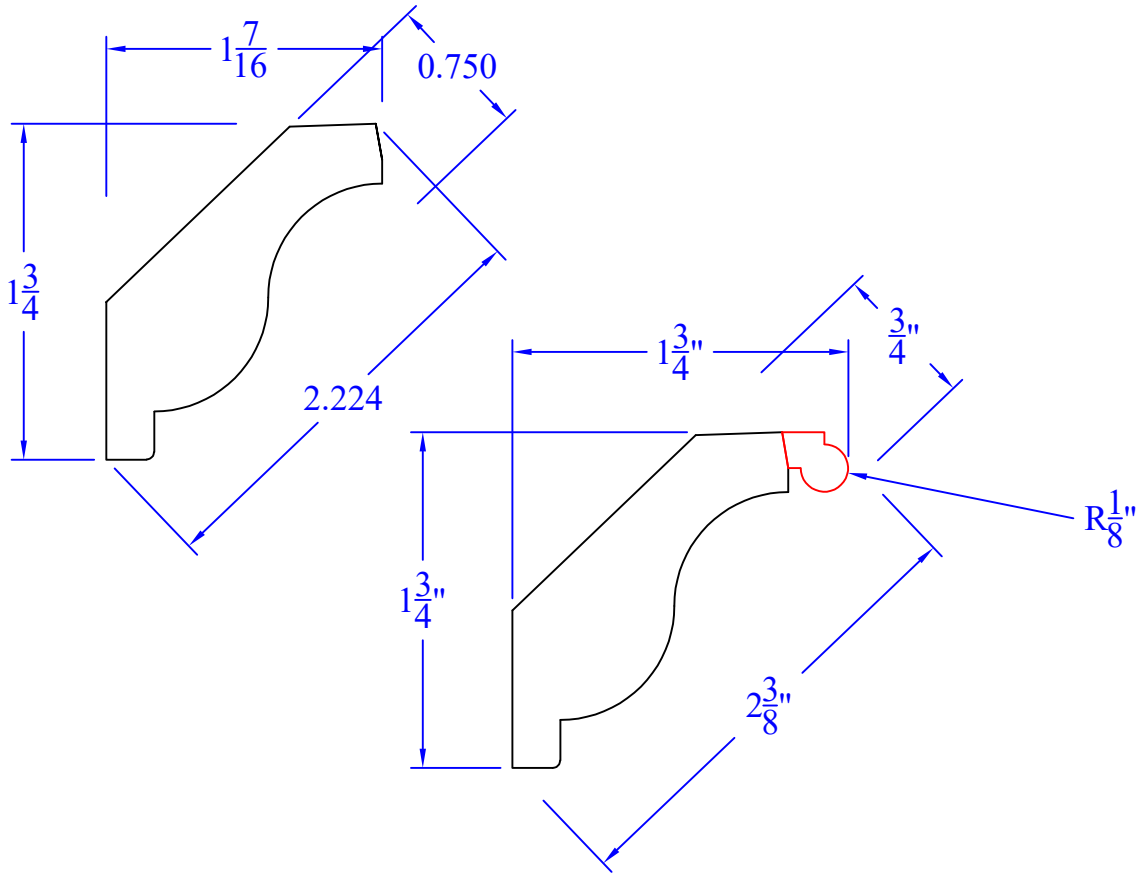

# Creative Woodworking N.W., Inc.

1036 S.E. Taylor \* Portland, Oregon 97214  
Phone:(503) 230-9265 \* Fax:(503) 232-9082  
www.Creativewoodworkingnw.com

CRWN568

$3/4$ " x  $2-3/8$ "

**REQUIRES TWO SETUPS**  
**ONE FOR CROWN ONE FOR BEAD**  
**BEAD IS MLDG110**