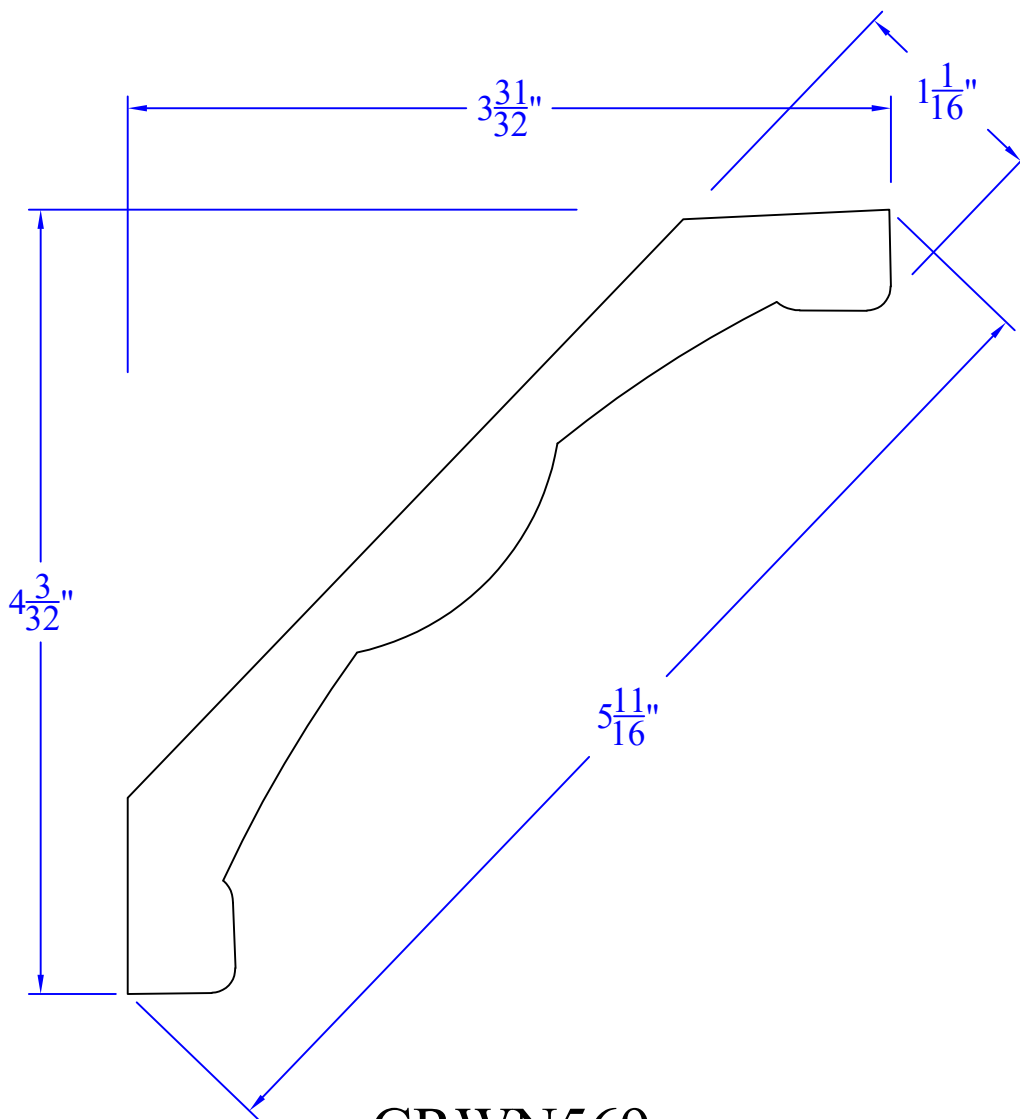

Creative Woodworking N.W., Inc.

1036 S.E. Taylor * Portland, Oregon 97214
Phone:(503) 230-9265 * Fax:(503) 232-9082
www.Creativewoodworkingnw.com

CRWN569
1-1/16" x 5-11/16"