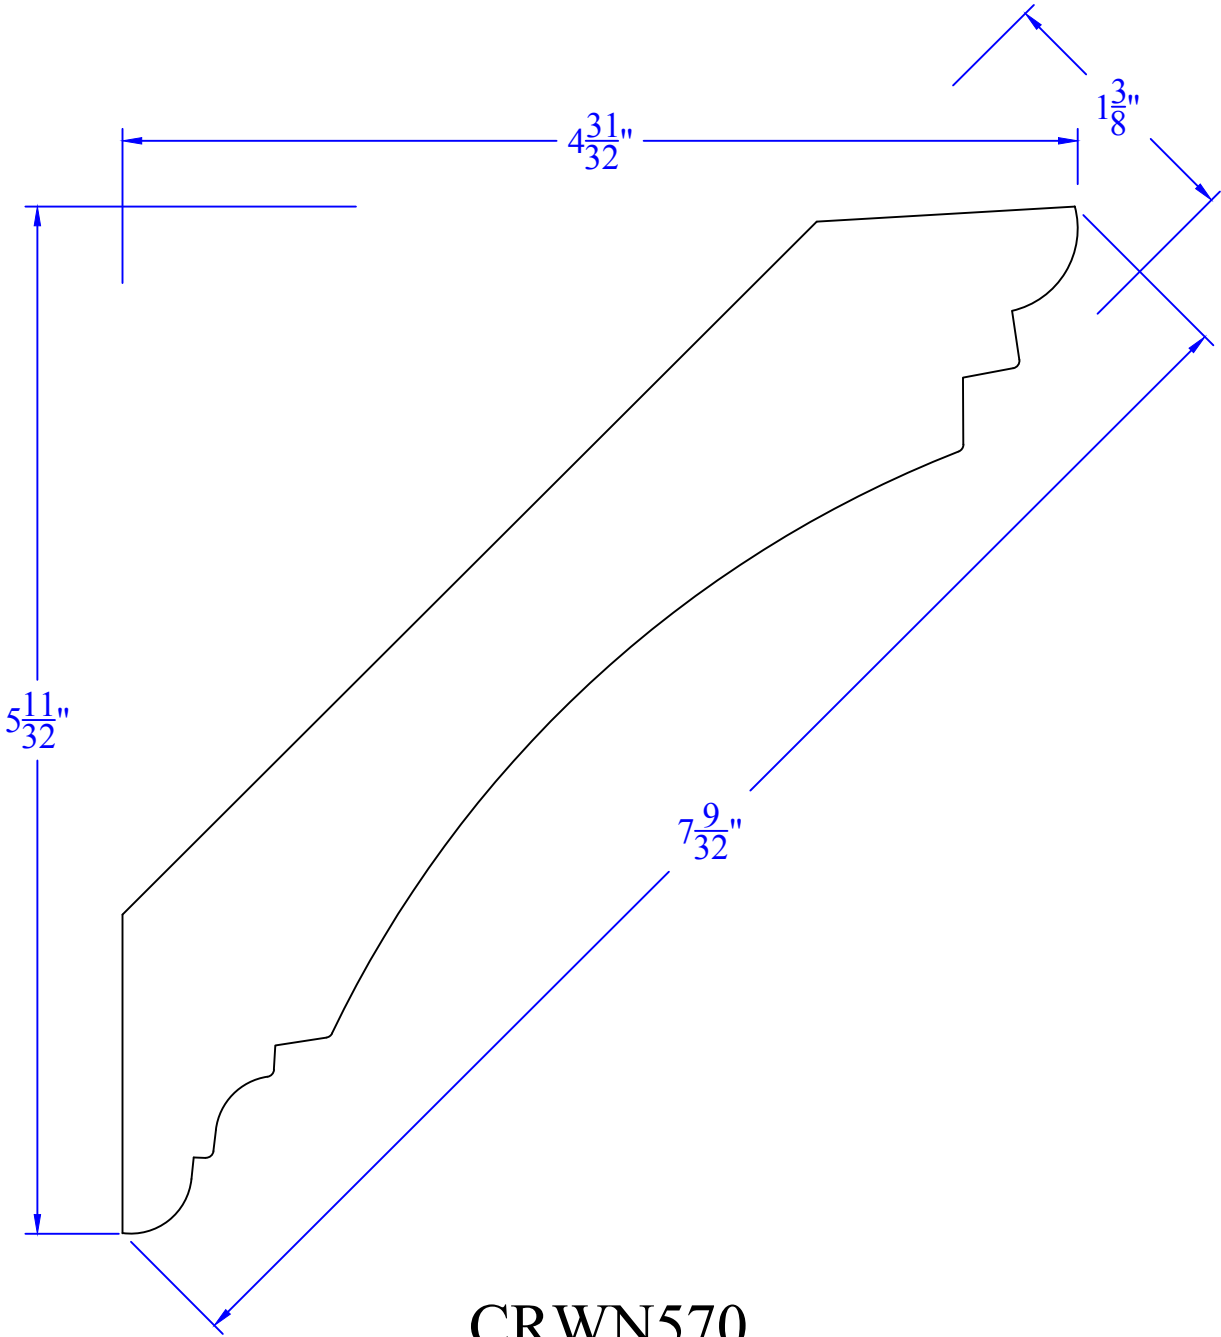

# Creative Woodworking N.W., Inc.

1036 S.E. Taylor \* Portland, Oregon 97214  
Phone:(503) 230-9265 \* Fax:(503) 232-9082  
www.Creativewoodworkingnw.com

**CRWN570**  
**1-3/8" x 7-9/32"**