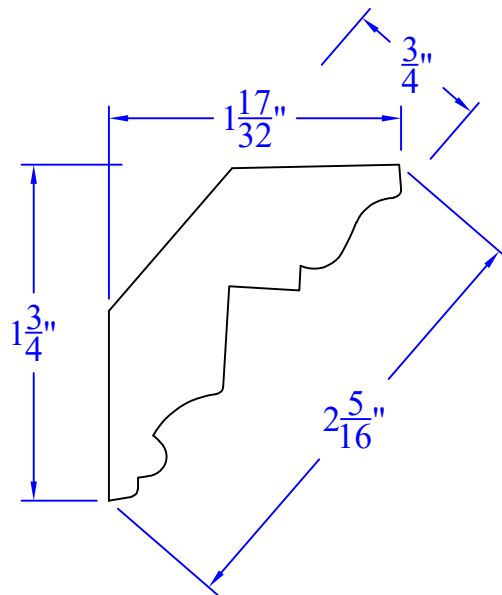

Creative Woodworking N.W., Inc.

1036 S.E. Taylor * Portland, Oregon 97214
Phone:(503) 230-9265 * Fax:(503) 232-9082
www.Creativewoodworkingnw.com

CRWN571
3/4" x 2-5/16"