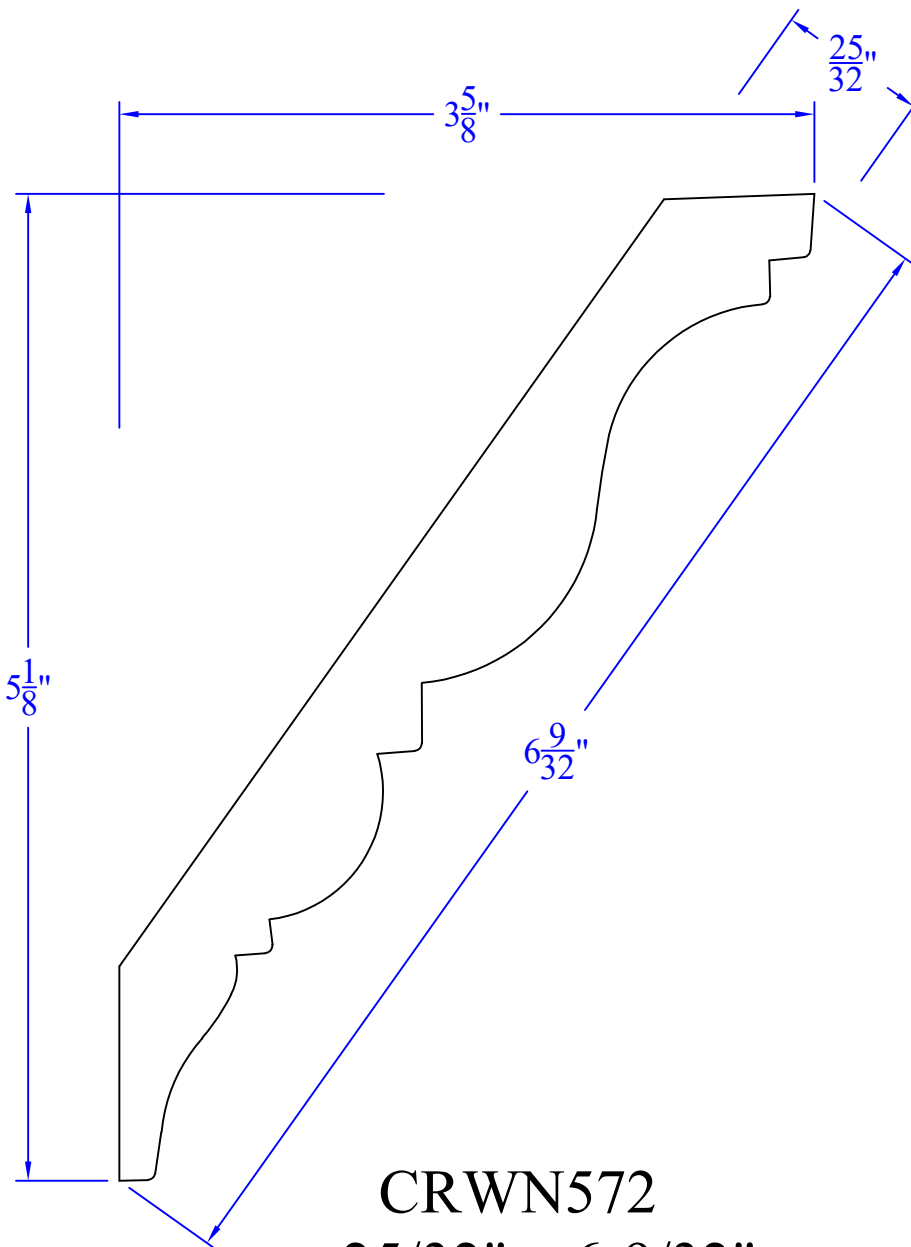

# Creative Woodworking N.W., Inc.

1036 S.E. Taylor \* Portland, Oregon 97214  
Phone:(503) 230-9265 \* Fax:(503) 232-9082  
www.Creativewoodworkingnw.com

**CRWN572**  
 **$25/32" \times 6-9/32"$**