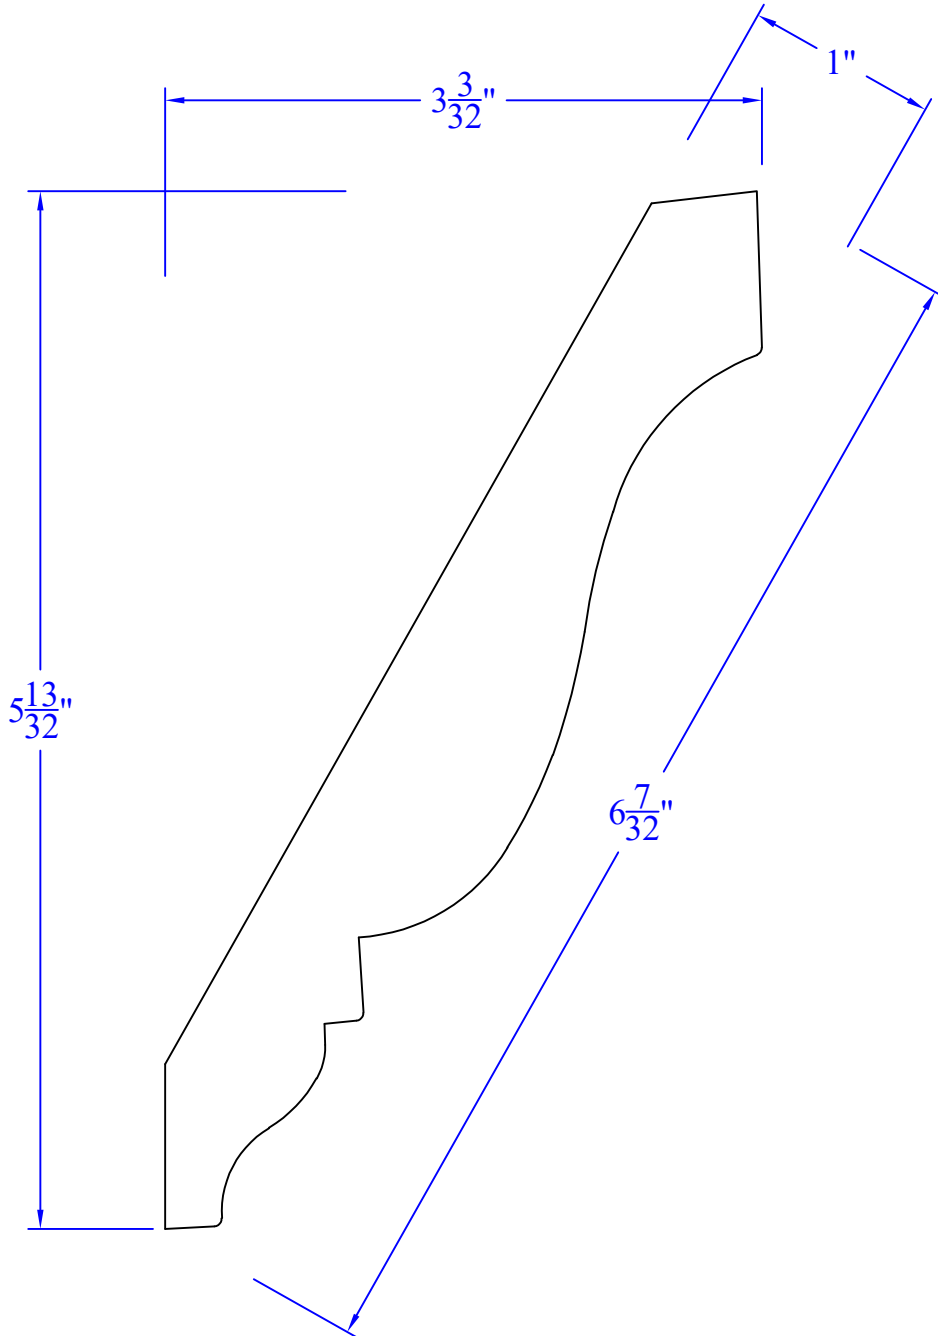

Creative Woodworking N.W., Inc.

1036 S.E. Taylor * Portland, Oregon 97214
Phone:(503) 230-9265 * Fax:(503) 232-9082
www.Creativewoodworkingnw.com

CRWN581

1" x 6-7/32"