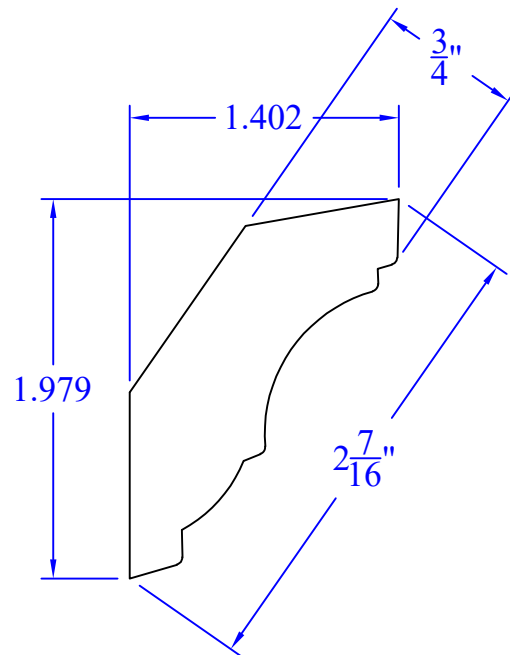

Creative Woodworking N.W., Inc.

1036 S.E. Taylor * Portland, Oregon 97214
Phone:(503) 230-9265 * Fax:(503) 232-9082
www.Creativewoodworkingnw.com

CRWN587
3/4" x 2-7/16"