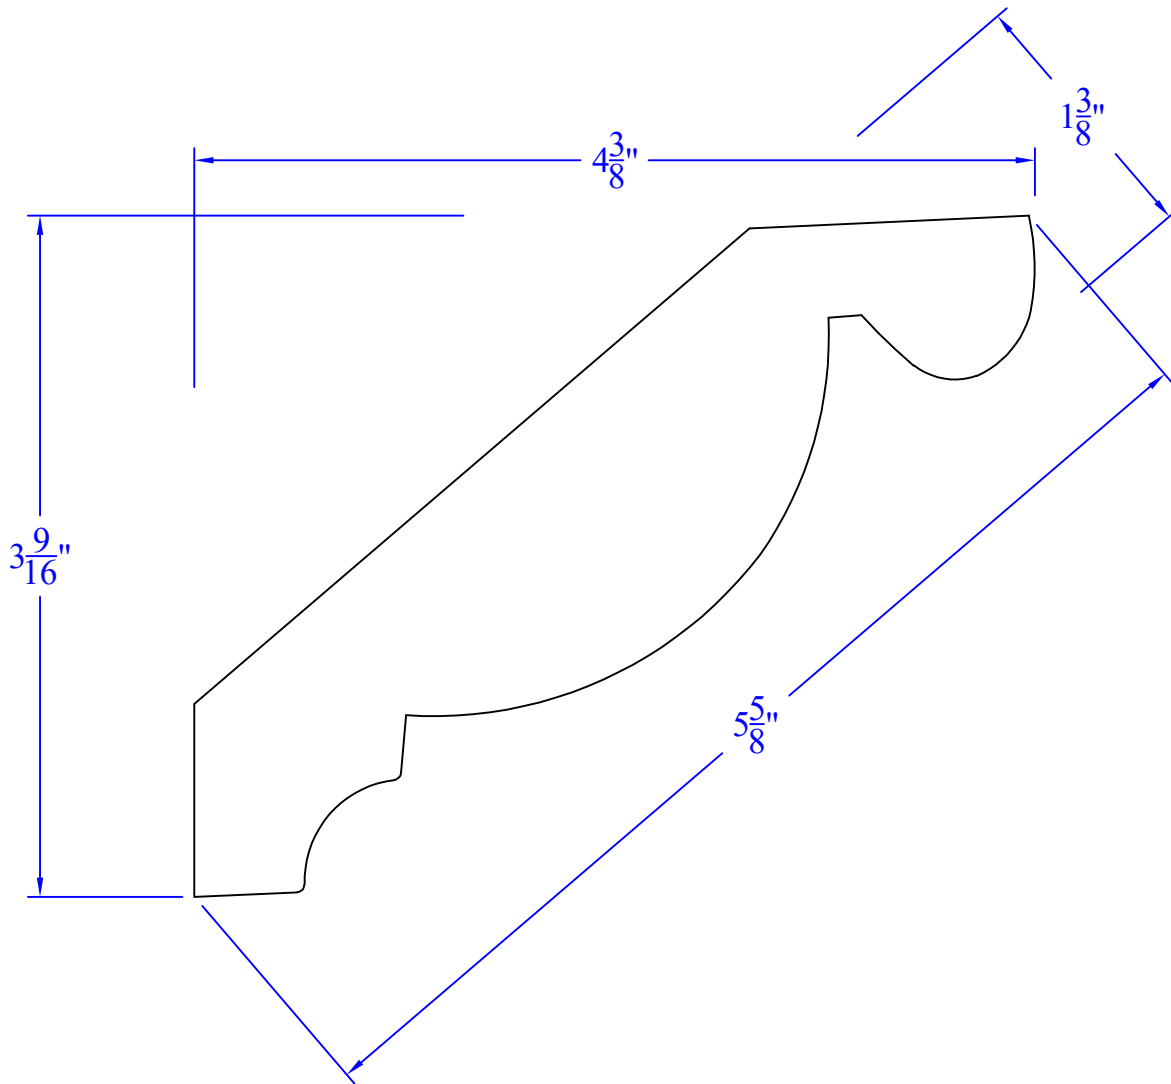

Creative Woodworking N.W., Inc.

1036 S.E. Taylor * Portland, Oregon 97214
Phone:(503) 230-9265 * Fax:(503) 232-9082
www.Creativewoodworkingnw.com

CRWN589
1-3/8" x 5-5/8"