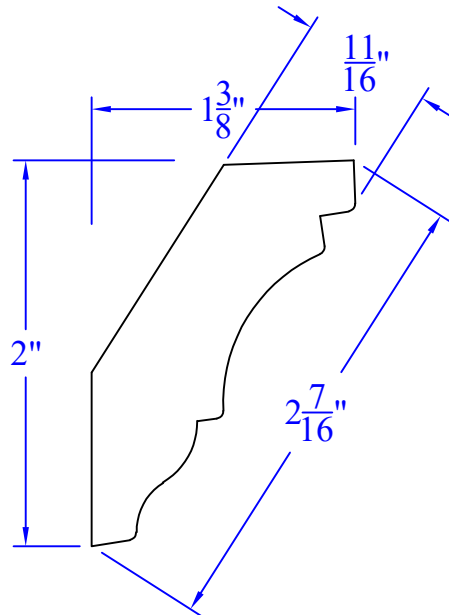

Creative Woodworking N.W., Inc.

1036 S.E. Taylor * Portland, Oregon 97214
Phone:(503) 230-9265 * Fax:(503) 232-9082
www.Creativewoodworkingnw.com

CRWN597

11/16" x 2-7/16"