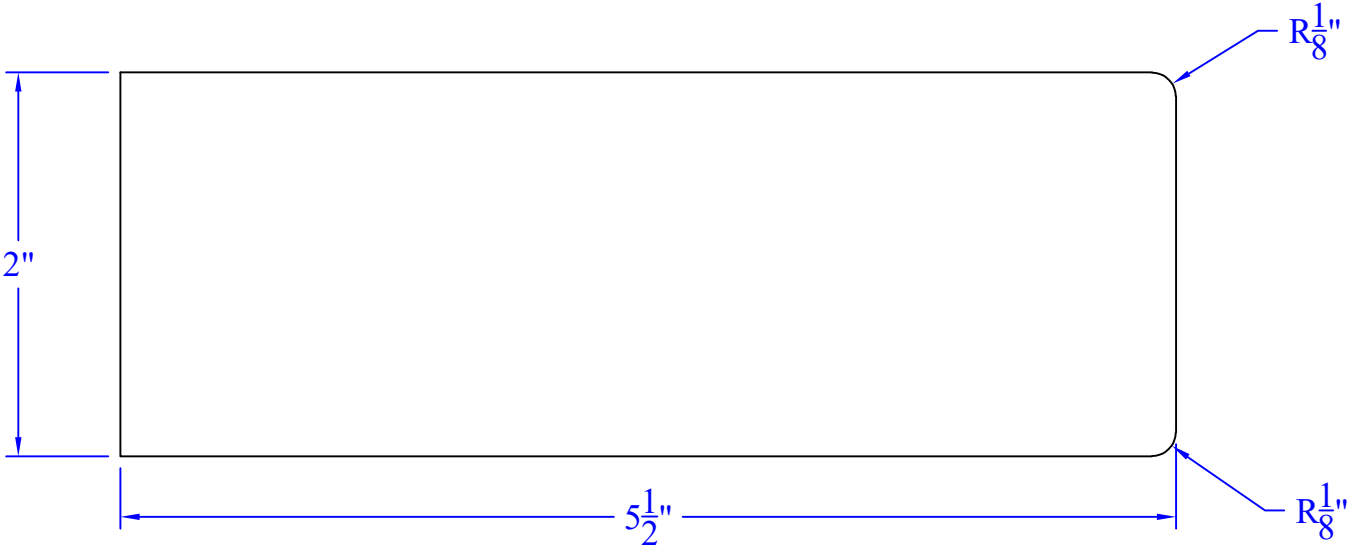

Creative Woodworking N.W., Inc.

1036 S.E. Taylor * Portland, Oregon 97214
Phone:(503) 230-9265 * Fax:(503) 232-9082
www.Creativewoodworkingnw.com

EASE141
1/8" EE @ 2"