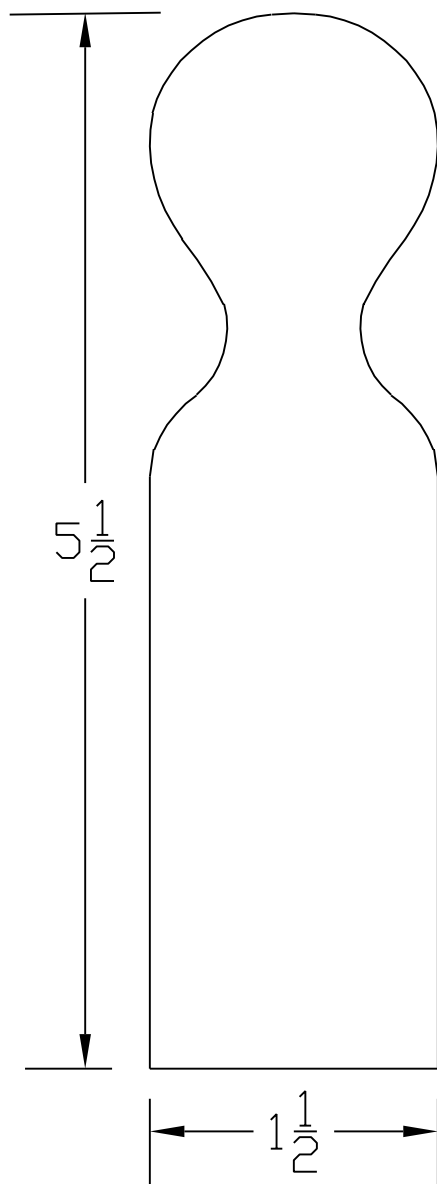

# Creative Woodworking N.W., Inc.

1036 S.E. Taylor \* Portland, Oregon 97214  
Phone:(503) 230-9265 \* Fax:(503) 232-9082  
www.Creativewoodworkingnw.com

HDRL002

1 1/2" X 5 1/2"