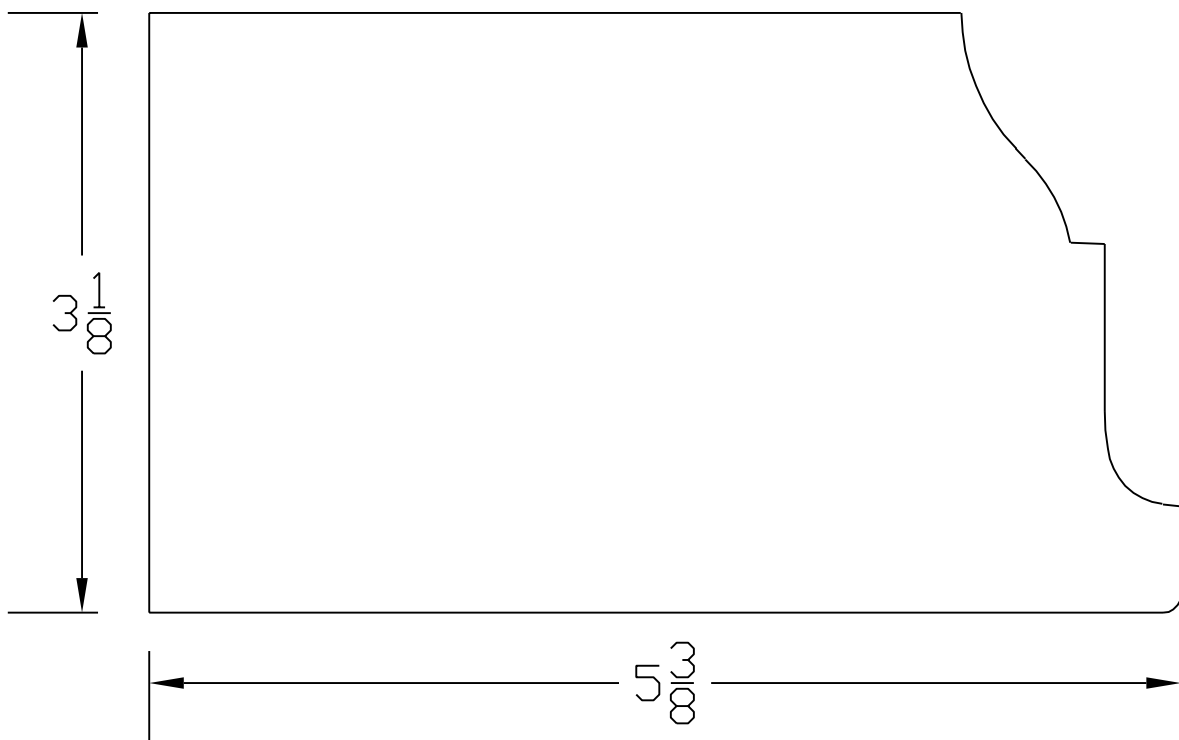

Creative Woodworking N.W., Inc.

1036 S.E. Taylor * Portland, Oregon 97214

Phone:(503) 230-9265 * Fax:(503) 232-9082

www.Creativewoodworkingnw.com

HDRL003

$3\frac{1}{8}$ " X $5\frac{3}{8}$ "