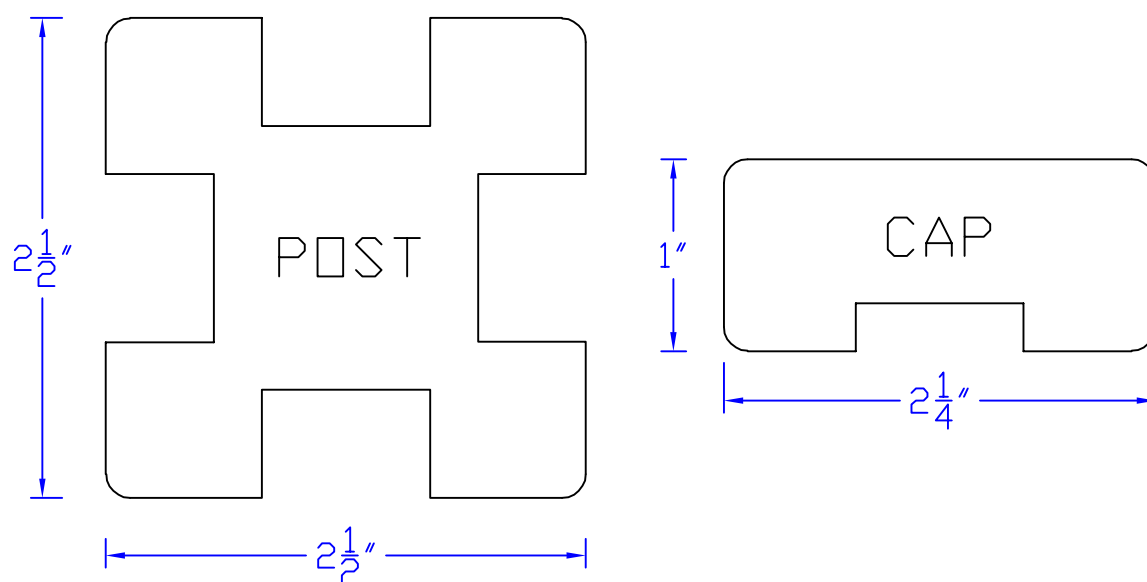

Creative Woodworking N.W., Inc.

1036 S.E. Taylor * Portland, Oregon 97214
Phone:(503) 230-9265 * Fax:(503) 232-9082
www.Creativewoodworkingnw.com

HDRL005
 $2-1/2"$ x $2-1/2"$
1" x $2-1/4"$
POST & CAP