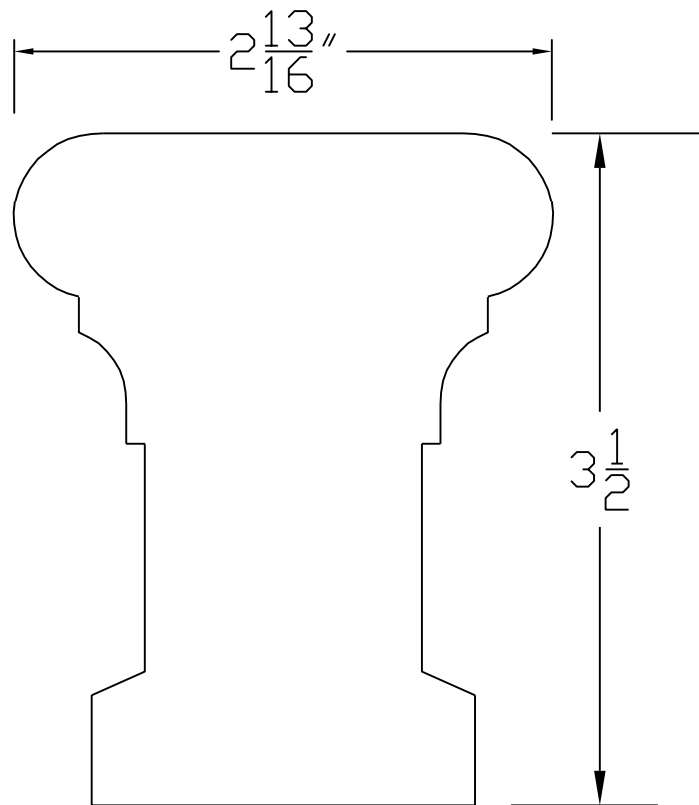

Creative Woodworking N.W., Inc.

1036 S.E. Taylor * Portland, Oregon 97214

Phone:(503) 230-9265 * Fax:(503) 232-9082

www.Creativewoodworkingnw.com

HDRL007

3 1/2" X 2 13/16"