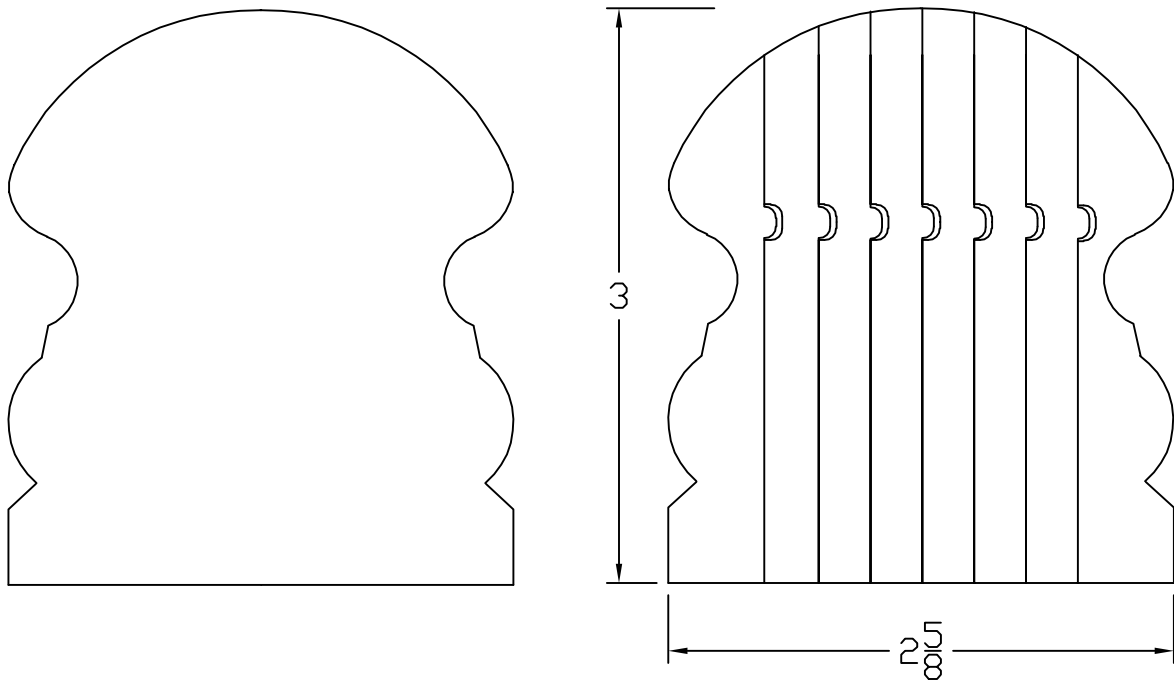

# Creative Woodworking N.W., Inc.

1036 S.E. Taylor \* Portland, Oregon 97214

Phone:(503) 230-9265 \* Fax:(503) 232-9082

www.Creativewoodworkingnw.com

HDRL009  
BENDING RAIL  
HDRL009B

3" x 2-5/8"