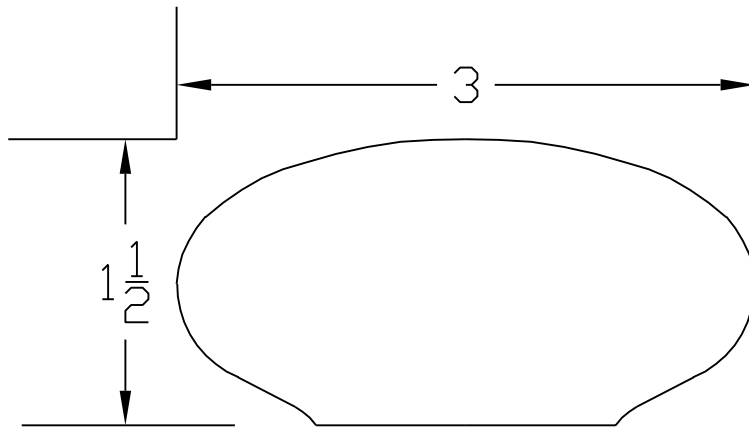

Creative Woodworking N.W., Inc.

1036 S.E. Taylor * Portland, Oregon 97214

Phone:(503) 230-9265 * Fax:(503) 232-9082

www.Creativewoodworkingnw.com

HDRL010

1 1/2" X 3"