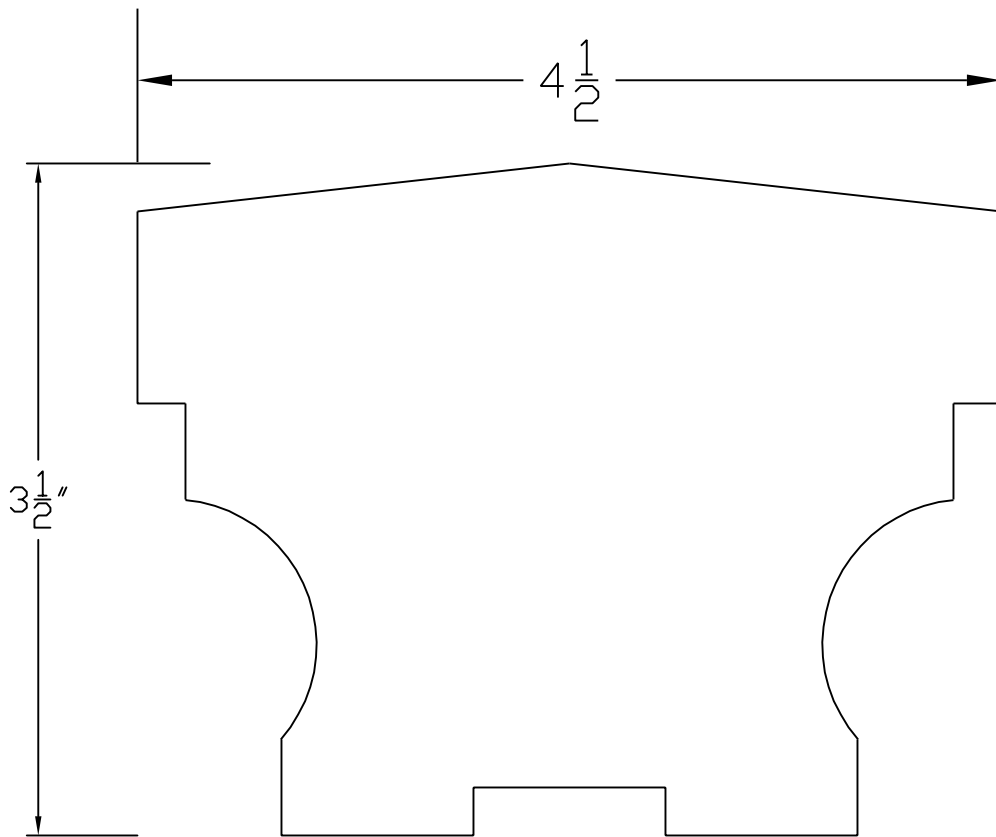

Creative Woodworking N.W., Inc.

1036 S.E. Taylor * Portland, Oregon 97214

Phone:(503) 230-9265 * Fax:(503) 232-9082

www.Creativewoodworkingnw.com

HDRL013

3 1/2" X 4 1/2"